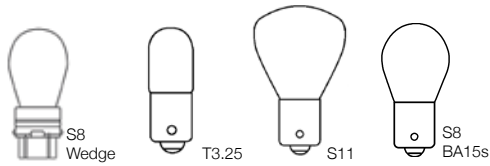

SPECIALTY LAMPS

Miniatures

Product Code	Bulb	Base	Primary Application	Volts	Amps or Watts	Pkg. Qty.	MSCP	Avg. Life	Design Filament	MOL
Miniatures continued										
1829	T3.25	BA9s	Indicator	28	0.07	10/2000	1	1000	C-2F	1.20"
1835	T3.25	BA9s	Indicator	55	0.05	10/2000	1.1	5000	C-2F	1.20"
*1864	T3.25	BA9s	Aircraft	28	0.17	10/2000	3	1500	C-2F	1.20"
*1866	T3.25	BA9s	Radio	6.3	0.25	10/2000	0.65	5000	C-2R	1.20"
*2232	S8	BA15s	Aircraft	28	0.64	10/1000	18	2000	CC-8	2.00"
*2233	S8	BA15s	Aircraft	28	0.77	10/1000	21	2000	CC-8	2.00"
*3011	S11	BA15s	Aircraft	28	1.29	10/500	44	1000	C-2V	2.38"
3156	S8	Plastic Wedge	Auto, Stop	12.8	2.10	10/2000	32	1200	C-6	2.10"
3155K	S8	Plastic Wedge	Auto, Signal	12.8	1.60	10/2000	21	5000	C-6	2.10"
3156K	S8	Plastic Wedge	Auto, Stop	12.8	2.10	10/2000	32	5000	C-6	2.10"
*18S11/1SC	S11	BA15s	Railway Signal	10	18W	10/500	360lm	2000	CC-6	2.37"
*25S11/4SC	S11	BA15s	Railway Signal	10	25W	10/500	200lm	1000	CC-6	2.37"