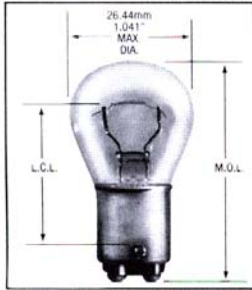

- 1168*
- 1630*

- 2144*

- 2242*

Wagner Lighting

Miniature Bulb Guide by type

Document #4103 For Specifications refer to Wagner Lamp Specification Guide #A21 dated 2005

Fig. 25 (C-6 filament shown)

Fig. 26 (C-2V filament shown)