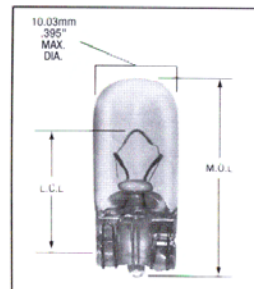

Wagner Lighting Miniature Bulb Guide by type

Document #4103 For Specifications refer to Wagner Lamp Specification Guide #A21 dated 2005

Fig. 92 (C-2V filament shown)

17053
17063

Fig. 93 (C-2R filament shown)

3886LL
17131
17141

Fig. 94 (C-2V filament shown)

17097

Fig. 95 (C-2R filament shown)

2827NA
3652
17109
17177
17197

Fig. 96 (C-6 filament shown)

1992
70711

Fig. 97 (C-8 filament shown)