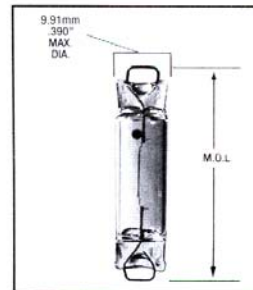

**211-2
212-2
214-2
560
578**

Fig. 44 (C-8 filament shown)

**561
562
563
564
566*
567**

Wagner Lighting

Miniature Bulb Guide by type

Document #4103 For Specifications refer to Wagner Lamp Specification Guide #A21 dated 2005