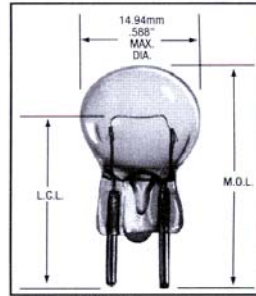

Wagner Lighting Miniature Bulb Guide by type

Document #4103 For Specifications refer to Wagner Lamp Specification Guide #A21 dated 2005

Fig. 5 (C-2V filament shown)

13
14
1446
1447*
1449

Fig. 6 (C-6 filament shown)

10
12
19*
25*
29*

Fig. 7 (C-2R filament shown)

27
407*
425
502
605*

Fig. 8 (C-6 filament shown)

15*

Fig. 9 (C-2V filament shown)

55
57
257
293
456
1895
57X

Fig. 10 (C-2R filament shown)