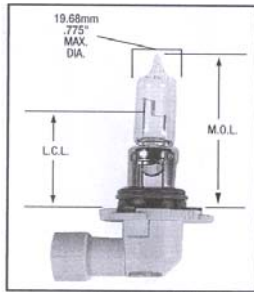

Wagner Lighting Miniature Bulb Guide by type

Document #4103 For Specifications refer to Wagner Lamp Specification Guide #A21 dated 2005

Fig. 112 (C-8/C-8 filament shown)

9008/H13

Fig. 113 (C-8 filament shown)