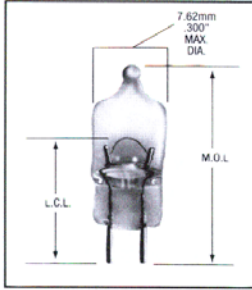

Wagner Lighting Miniature Bulb Guide by type

Document #4103 For Specifications refer to Wagner Lamp Specification Guide #A21 dated 2005

Fig. 37 (C-6 filament shown)

891

Fig. 38

13050

Fig. 39

11006