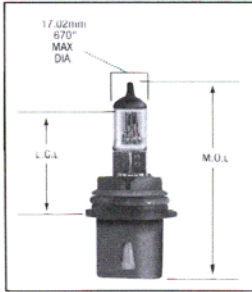

9004
9004BK
9004BL
9004HD
9004LL
9004TV

* Obsolete Part Number

Wagner Lighting Miniature Bulb Guide by type

Document #4103 For Specifications refer to Wagner Lamp Specification Guide #A21 dated 2005

Fig. 65 (C-8/C-8 filament shown)