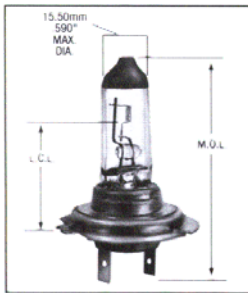

6486LL
17314
17327

Fig. 98 (C-6 filament shown)

1255/H3C

Fig. 99 (C-6 filament shown)

27.0H1
37.5H1

Wagner Lighting Miniature Bulb Guide by type

Document #4103 For Specifications refer to Wagner Lamp Specification Guide #A21 dated 2005

Fig. 100 (C-8 filament shown)

17136

Fig. 101 (C-2R filament shown)

1416

Fig. 102 (C-8 filament shown)

6451

Fig. 103 (C-8 filament shown)

**17522
17634***