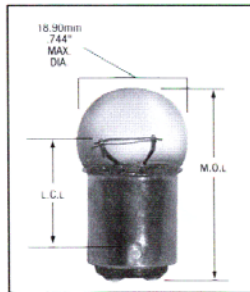

**2112
2162*
2181***

Fig. 75 (C-6 filament shown)

**17833
47830
47835
68161**

Fig. 76 (C-6 filament shown)

**1A/27W
1A/50W**

Fig. 80 (C-2R filament shown)

**17171
17181
17311
17326**

Fig. 81 (C-6/C-6 filament shown)

6260SA

Fig. 82 (C-6/C-6 filament shown)

**B1007
B1007A**

Fig. 83 (C-8/C-2V filament shown)

**6260BA
49211
49211T**

* Obsolete Part Number

Wagner Lighting Miniature Bulb Guide by type

Document #4103 For Specifications refer to Wagner Lamp Specification Guide #A21 dated 2005