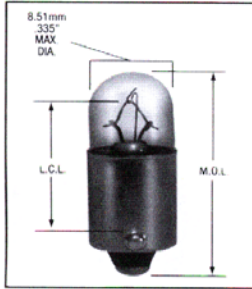

Fig. 88 (C-2V filament shown)

17035

Fig. 89 (C-2V filament shown)

17036

Fig. 90 (C-2V filament shown)

2723
17037
17040

Fig. 91 (C-8 filament shown)

17104

Wagner Lighting Miniature Bulb Guide by type

Document #4103 For Specifications refer to Wagner Lamp Specification Guide #A21 dated 2005

Fig. 92 (C-2V filament shown)

17053
17063

Fig. 93 (C-2R filament shown)