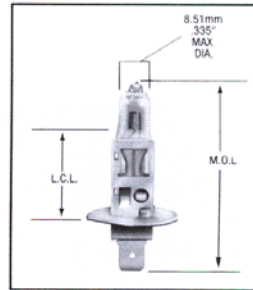

Wagner Lighting Miniature Bulb Guide by type

Document #4103 For Specifications refer to Wagner Lamp Specification Guide #A21 dated 2005

Fig. 37 (C-6 filament shown)

891

Fig. 38

13050

Fig. 39

11006