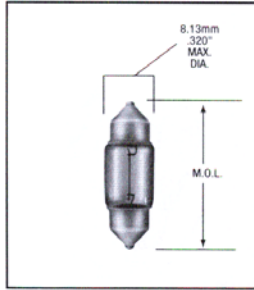

Wagner Lighting Miniature Bulb Guide by type

Document #4103 For Specifications refer to Wagner Lamp Specification Guide #A21 dated 2005

Fig. 37 (C-6 filament shown)

891

Fig. 38

13050

Fig. 39

11006