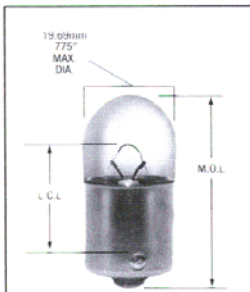

PC118
PC119
PC579

Wagner Lighting Miniature Bulb Guide by type

Document #4103 For Specifications refer to Wagner Lamp Specification Guide #A21 dated 2005

Fig. 73 (C-2V filament shown)

936

Fig. 74 (C-2F filament shown)

**2112
2162*
2181***

Fig. 75 (C-6 filament shown)

**17833
47830
47835
68161**

Fig. 76 (C-6 filament shown)

**1A/27W
1A/50W**

Fig. 80 (C-2R filament shown)

**17171
17181
17311
17326**

Fig. 81 (C-6/C-6 filament shown)

6260SA

Fig. 82 (C-6/C-6 filament shown)

**B1007
B1007A**

Fig. 83 (C-8/C-2V filament shown)

**6260BA
49211
49211T**

* Obsolete Part Number

Wagner Lighting Miniature Bulb Guide by type

Document #4103 For Specifications refer to Wagner Lamp Specification Guide #A21 dated 2005