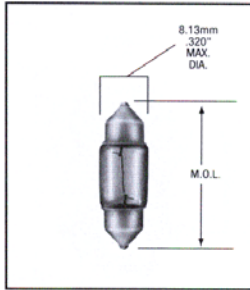

Wagner Lighting Miniature Bulb Guide by type

Document #4103 For Specifications refer to Wagner Lamp Specification Guide #A21 dated 2005

Fig. 37 (C-6 filament shown)

891

Fig. 38

13050

Fig. 39

11006