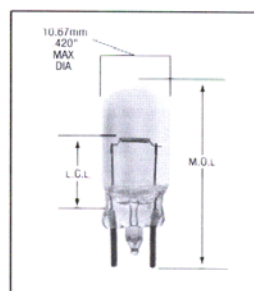

6486LL
17314
17327

Fig. 98 (C-6 filament shown)

1255/H3C

Fig. 99 (C-6 filament shown)

27.0H1
37.5H1

Wagner Lighting Miniature Bulb Guide by type

Document #4103 For Specifications refer to Wagner Lamp Specification Guide #A21 dated 2005