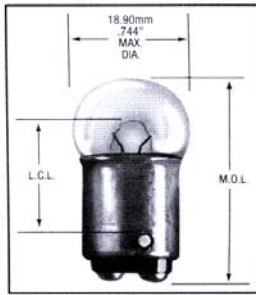

63
67
81
89
97
98
303
97A
97NA

Fig. 11 (2C-2R filament shown)

623
631
1155
1251
1252

Fig. 12 (C-2R filament shown)

64
68
82
90
304
624
1178
1224

Wagner Lighting

Miniature Bulb Guide by type

Document #4103 For Specifications refer to Wagner Lamp Specification Guide #A21 dated 2005