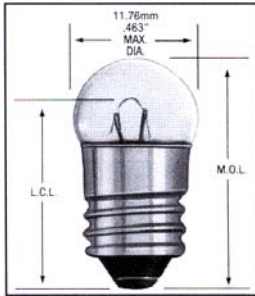

Wagner Lighting Miniature Bulb Guide by type

Document #4103 For Specifications refer to Wagner Lamp Specification Guide #A21 dated 2005

Fig. 5 (C-2V filament shown)

13
14
1446
1447*
1449

Fig. 6 (C-6 filament shown)

10
12
19*
25*
29*

Fig. 7 (C-2R filament shown)

27
407*
425
502
605*

Fig. 8 (C-6 filament shown)

15*

Fig. 9 (C-2V filament shown)

55
57
257
293
456
1895
57X

Fig. 10 (C-2R filament shown)