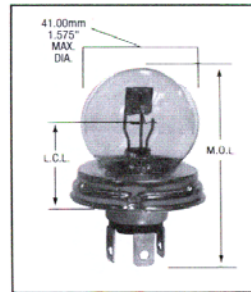

**2112
2162*
2181***

Fig. 75 (C-6 filament shown)

**17833
47830
47835
68161**

Fig. 76 (C-6 filament shown)

**1A/27W
1A/50W**

Fig. 80 (C-2R filament shown)

**17171
17181
17311
17326**

Fig. 81 (C-6/C-6 filament shown)

6260SA

Fig. 82 (C-6/C-6 filament shown)

**B1007
B1007A**

Fig. 83 (C-8/C-2V filament shown)

**6260BA
49211
49211T**

* Obsolete Part Number

Wagner Lighting Miniature Bulb Guide by type

Document #4103 For Specifications refer to Wagner Lamp Specification Guide #A21 dated 2005