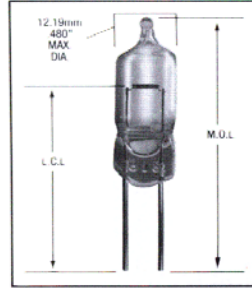

PC118
PC119
PC579

Wagner Lighting Miniature Bulb Guide by type

Document #4103 For Specifications refer to Wagner Lamp Specification Guide #A21 dated 2005

Fig. 73 (C-2V filament shown)

936

Fig. 74 (C-2F filament shown)

**2112
2162*
2181***

Fig. 75 (C-6 filament shown)

**17833
47830
47835
68161**

Fig. 76 (C-6 filament shown)

**1A/27W
1A/50W**

Fig. 80 (C-2R filament shown)

**17171
17181
17311
17326**

Fig. 81 (C-6/C-6 filament shown)

6260SA

Fig. 82 (C-6/C-6 filament shown)

**B1007
B1007A**

Fig. 83 (C-8/C-2V filament shown)

**6260BA
49211
49211T**

* Obsolete Part Number

Wagner Lighting Miniature Bulb Guide by type

Document #4103 For Specifications refer to Wagner Lamp Specification Guide #A21 dated 2005