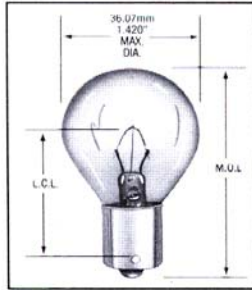

- 1168*
- 1630*

- 2144*

- 2242*

Wagner Lighting

Miniature Bulb Guide by type

Document #4103 For Specifications refer to Wagner Lamp Specification Guide #A21 dated 2005

Fig. 25 (C-6 filament shown)

Fig. 26 (C-2V filament shown)