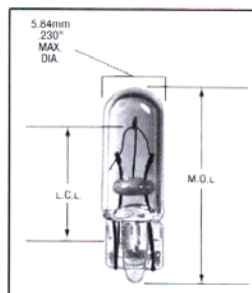

6260SA

Fig. 82 (C-6/C-6 filament shown)

**B1007
B1007A**

Fig. 83 (C-8/C-2V filament shown)

**6260BA
49211
49211T**

* Obsolete Part Number

Wagner Lighting Miniature Bulb Guide by type

Document #4103 For Specifications refer to Wagner Lamp Specification Guide #A21 dated 2005

Fig. 84 (C-6 filament shown)

17635
17643

Fig. 85 (C-6/C-6 filament shown)

17881

Fig. 86 (C-6/C-6 filament shown)

17916
17925

Fig. 87 (C-6/C-2V filament shown)

6260S

Fig. 88 (C-2V filament shown)

17035

Fig. 89 (C-2V filament shown)

17036

Fig. 90 (C-2V filament shown)

2723
17037
17040

Fig. 91 (C-8 filament shown)

17104

Wagner Lighting Miniature Bulb Guide by type

Document #4103 For Specifications refer to Wagner Lamp Specification Guide #A21 dated 2005

Fig. 92 (C-2V filament shown)

17053
17063

Fig. 93 (C-2R filament shown)