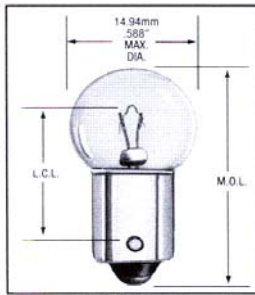

Wagner Lighting Miniature Bulb Guide by type

Document #4103 For Specifications refer to Wagner Lamp Specification Guide #A21 dated 2005

Fig. 5 (C-2V filament shown)

13
14
1446
1447*
1449

Fig. 6 (C-6 filament shown)

10
12
19*
25*
29*

Fig. 7 (C-2R filament shown)

27
407*
425
502
605*

Fig. 8 (C-6 filament shown)

15*

Fig. 9 (C-2V filament shown)

55
57
257
293
456
1895
57X

Fig. 10 (C-2R filament shown)