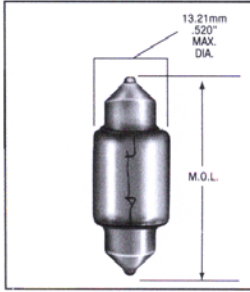

6486LL
17314
17327

Fig. 98 (C-6 filament shown)

1255/H3C

Fig. 99 (C-6 filament shown)

27.0H1
37.5H1

Wagner Lighting Miniature Bulb Guide by type

Document #4103 For Specifications refer to Wagner Lamp Specification Guide #A21 dated 2005