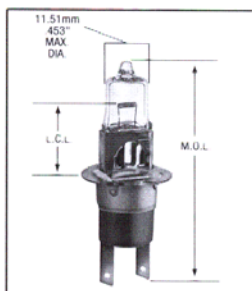

6486LL
17314
17327

Fig. 98 (C-6 filament shown)

1255/H3C

Fig. 99 (C-6 filament shown)

27.0H1
37.5H1

Wagner Lighting Miniature Bulb Guide by type

Document #4103 For Specifications refer to Wagner Lamp Specification Guide #A21 dated 2005