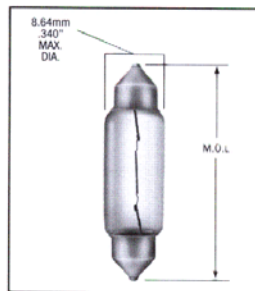

Wagner Lighting Miniature Bulb Guide by type

Document #4103 For Specifications refer to Wagner Lamp Specification Guide #A21 dated 2005

Fig. 92 (C-2V filament shown)

17053
17063

Fig. 93 (C-2R filament shown)

3886LL
17131
17141

Fig. 94 (C-2V filament shown)

17097

Fig. 95 (C-2R filament shown)

2827NA
3652
17109
17177
17197

Fig. 96 (C-6 filament shown)

1992
70711

Fig. 97 (C-8 filament shown)