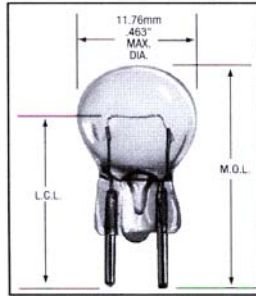

Wagner Lighting

Miniature Bulb Guide by type

Document #4103 For Specifications refer to Wagner Lamp Specification Guide #A21 dated 2005

Fig. 1 (C-2R filament shown)

Fig. 2 (C-6 filament shown)

Fig. 3 (C-6 filament shown)

Fig. 4 (C-2F filament shown)

KPR102
KPR103
KPR113
KPR118
KPR131*
KPR141*
PR12
PR13
PR15
PR18
PR2
PR20
PR29*
PR3
PR30*
PR4
PR6
PR7
PR9*

105
209*
1003
1308
1309
1003LL*
1003K

104
210
1004

51
53
137*
182
265
356
363
1445
1450
53R*
53X

Wagner Lighting Miniature Bulb Guide by type

Document #4103 For Specifications refer to Wagner Lamp Specification Guide #A21 dated 2005

Fig. 5 (C-2V filament shown)

13
14
1446
1447*
1449

Fig. 6 (C-6 filament shown)

10
12
19*
25*
29*

Fig. 7 (C-2R filament shown)

27
407*
425
502
605*

Fig. 8 (C-6 filament shown)

15*

Fig. 9 (C-2V filament shown)

55
57
257
293
456
1895
57X

Fig. 10 (C-2R filament shown)