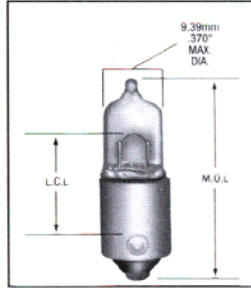

PC118
PC119
PC579

Wagner Lighting Miniature Bulb Guide by type

Document #4103 For Specifications refer to Wagner Lamp Specification Guide #A21 dated 2005

Fig. 73 (C-2V filament shown)

936

Fig. 74 (C-2F filament shown)

**2112
2162*
2181***

Fig. 75 (C-6 filament shown)

**17833
47830
47835
68161**

Fig. 76 (C-6 filament shown)

**1A/27W
1A/50W**

Fig. 80 (C-2R filament shown)

**17171
17181
17311
17326**

Fig. 81 (C-6/C-6 filament shown)

6260SA

Fig. 82 (C-6/C-6 filament shown)

**B1007
B1007A**

Fig. 83 (C-8/C-2V filament shown)

**6260BA
49211
49211T**

* Obsolete Part Number

Wagner Lighting Miniature Bulb Guide by type

Document #4103 For Specifications refer to Wagner Lamp Specification Guide #A21 dated 2005