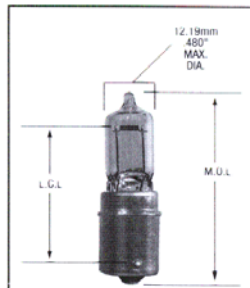

Document #4103 For Specifications refer to Wagner Lamp Specification Guide #A21 dated 2005

Fig. 53 (C-6 filament shown)

884*
890
892*

Fig. 54 (C-6 filament shown)

862
886
889
894

Fig. 55

12100

Fig. 56 (C-6 filament shown)