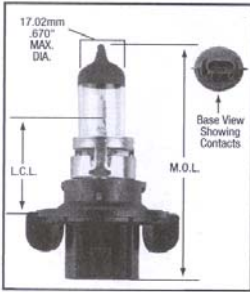

Wagner Lighting Miniature Bulb Guide by type

Document #4103 For Specifications refer to Wagner Lamp Specification Guide #A21 dated 2005

Fig. 112 (C-8/C-8 filament shown)

9008/H13

Fig. 113 (C-8 filament shown)