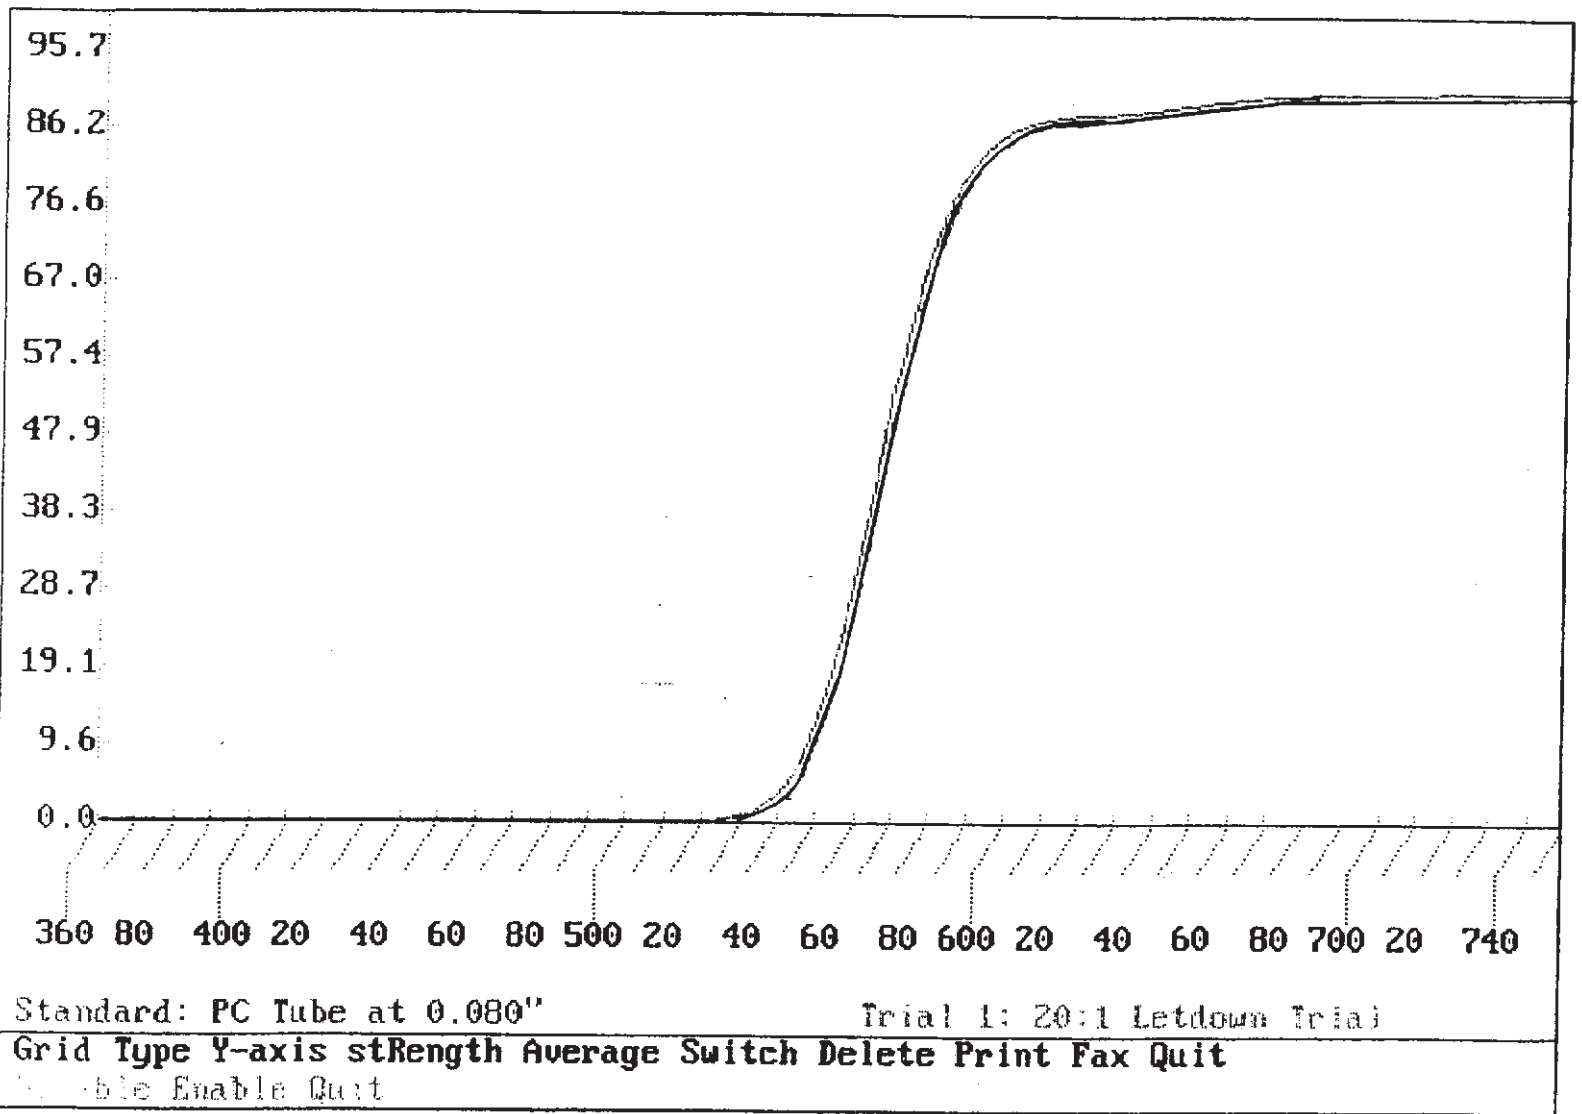

**POLYCARBONATE, .040 AMBER UV**

48' T8 TUBE GUARD AMBER UV WITH CAPS

WT 19571007

Meas. Angle:  $d/8^\circ$

*"Quality Extrusion at Economical Prices"*