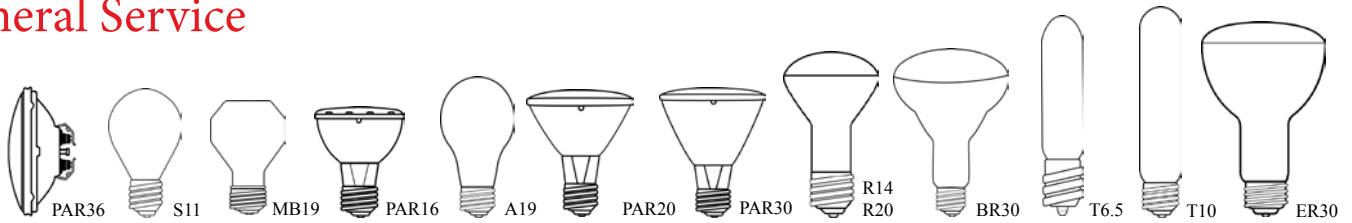

Incandescent

General Service

Bulb	Base	Product Number	Footnotes	Product Code	Description	Pkg. Qty.	Volts	Lumens	Avg. Life	Design Filament	MOL	Beam Spread
40 WATT (cont'd)												
A19	Med.	8013		A19BG40	Yellow Bug	20/120	130	-	2000	C-9	4.25"	-
		101151		A19BLU40T	Transparent Blue	12/120	130	-	2000	C-9	4.25"	-
		101153	x	A19GRN40T	Transparent Green	12/120	130	-	2000	C-9	4.25"	-
		101155		A19RED40T	Transparent Red	12/120	130	-	2000	C-9	4.25"	-
		101125		A19RS40/CS	CoverShield®	20/120	130	-	-	C-9	4.25"	-
		6354		A19YEL40C	Ceramic Yellow	12/120	130	-	2000	C-9	4.25"	-
R14	Int.	9101		R14INT40	Flood	25/250	130	260	1500	CC-2V	2.64"	-
	Med.	9100		R14MED40	Flood	25/250	130	260	1500	CC-2V	2.64"	-
R16	Med.	9127		R16MED40	Flood	25/500	130	235	3000	C-9	3.66"	-
		129127		R16MED40/120	Flood	25/500	120	235	3000	C-9	3.66"	-
		104106		R16SP40	Spot	25/500	130	235	3000	CC-2V	3.66"	-
S11	Int.	9050		S11N40	Clear High-Intensity	25/500	130	370	1500	CC-2V	2.48"	-
T6.5	Int.	106111		T6.5CL40INT	Clear	25/500	130	350	2500	C-8	5.50"	-
T10	Med.	9014		T10CL40	Clear	25/200	130	280	2500	C-5V	5.00"	-
		9015		T10FR40	Frost	25/200	130	280	2500	C-5V	5.00"	-
		106228		T10CL40/CS	CoverShield®	25/200	130	-	-	C-5V	5.00"	-
45 WATT												
PAR16	Med.	107502	N,\$,18	HP16NFL45	Narrow Flood Prism®	15	130	500	3000	CC-2V	3.31"	30°
PAR20	Med.	70100	Ⓜ N,\$,18	HP20NFL45/HX	Narrow Flood HaloXen®	15	125	560	5000	CC-8	3.23"	30°
PAR38	Med.	107564	Ⓜ N,\$,19	HP38FL45	Flood Prism®	15	130	500	3000	CC-8	5.32"	30°
		107690	Ⓜ N,\$,19	HP38FL45/120	Flood Prism®	15	120	500	3000	CC-8	5.32"	30°
		107580	Ⓜ N,\$,19	HP38SP45	Spot Prism®	15	130	500	3000	CC-8	5.32"	10°
R20	Med.	10100	6	R20FL45	Flood	10/100	130	330	3000	C-9	3.93"	-
50 WATT												
A19	Med.	101160	10	A19FR50/12V	Frost	12/240	12	580	1500	C-6	4.25"	-
		101123		A19RS50	Rough Service	20/120	130	580	2500	C-9	4.25"	-
BR30	Med.	104058	6	BR30FL50	Flood	24	130	300	5000	C-9	5.37"	-
ER30	Med.	9113	5,7	ER30FL50/P5	Flood Prism® Long Life Plus™	12/60	130	360	5000	C-9M	6.25"	-
MB19	Med.	108850	x,\$	MB19FR50	Frost Halogen Prism®	1/12	130	600	2500	CC-8	4.25"	-
PAR20	Med.	107674	Ⓜ N,\$,18	HP20FL50	Flood Prism®	15	130	560	3000	CC-8	3.23"	40°
		107624	Ⓜ N,\$,18	HP20NFL50	Narrow Flood Prism®	15	130	560	3000	CC-8	3.23"	30°
		107660	Ⓜ N,\$,18	HP20NFL50/120	Narrow Flood Prism®	15	120	560	3000	CC-8	3.23"	30°
		107626	Ⓜ N,\$,18	HP20SP50	Spot Prism®	15	130	560	3000	CC-8	3.23"	10°
		107852	Ⓜ N,\$,18	HP20SP50/120	Spot Prism®	15	120	560	3000	CC-8	3.23"	10°
PAR30	Med.	107520	Ⓜ N,\$,18	HP30FL50	Flood Prism®	15	130	700	3000	CC-8	3.62"	40°
		107854	Ⓜ N,\$,18	HP30FL50/120	Flood Prism®	15	120	700	3000	CC-8	3.62"	40°
		107522	Ⓜ N,\$,18	HP30FL50L	Flood Long Neck Prism®	15	130	650	3000	CC-8	4.75"	40°
		107528	Ⓜ N,\$,18	HP30SP50	Spot Prism®	15	130	700	3000	CC-8	3.62"	10°
		107530	Ⓜ N,\$,18	HP30SP50L	Spot Long Neck Prism®	15	130	650	3000	CC-8	4.75"	10°