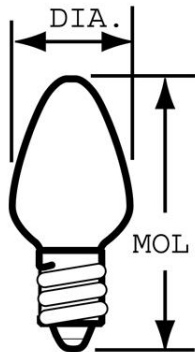

## 26222 - 4C7/PK-CD2 6PK

### GENERAL CHARACTERISTICS

Lamp Type	Incandescent - Decorative
Bulb	C7
Base	Candelabra Screw (E12)
Filament	C-7A
Bulb Finish	Pink
Wattage	4
Voltage	120
Rated Life	3000 hrs
Bulb Material	Soft glass
Primary Application	Nightlight;Standard;Standard

### DIMENSIONS

Maximum Overall Length (MOL)	2.1200 in(53.8 mm)
Bulb Diameter (DIA)	0.875 in(22.2 mm)
Bulb Diameter (DIA) (MAX)	0.875 in(22.2 mm)