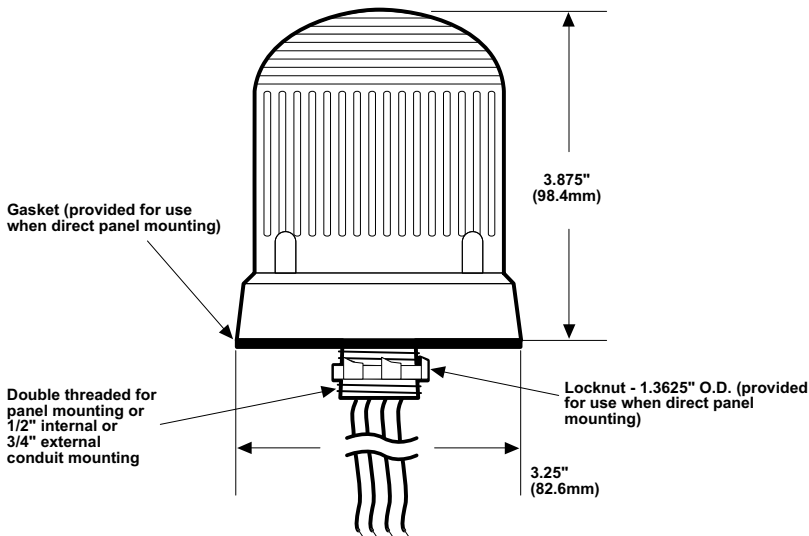

125 Class Halogen Beacons

Description	Operation	Cat. No.	Base Color	LED Colors	Operating Voltage	Current	Replacement Lens	Replacement Lamp
Halogen Beacons in NEMA 4X Enclosure	Flashing	125HALF*24D	Gray	Amber, Blue, Clear, Green, Red	24V DC	0.770 A	125L*	50LMP-9WH-D
		125HALF*24A	Gray	Amber, Blue, Clear, Green, Red	24V AC 50/60 Hz	0.770 A	125L*	50LMP-9WH-D
		125HALF*120A	Gray	Amber, Blue, Clear, Green, Red	120V AC 50/60 Hz	0.200 A	125L*	50LMP-12WH-D
		125HALF*24DB	Black	Amber, Blue, Clear, Green, Red	24V DC	0.770 A	125L*	50LMP-9WH-D
		125HALF*24AB	Black	Amber, Blue, Clear, Green, Red	24V AC 50/60 Hz	0.770 A	125L*	50LMP-9WH-D
		125HALF*120AB	Black	Amber, Blue, Clear, Green, Red	120V AC 50/60 Hz	0.200 A	125L*	50LMP-12WH-D
	Steady-On	125HALS*24D	Gray	Amber, Blue, Clear, Green, Red	24V DC	0.770 A	125L*	50LMP-9WH-D
		125HALS*24A	Gray	Amber, Blue, Clear, Green, Red	24V AC 50/60 Hz	0.770 A	125L*	50LMP-9WH-D
		125HALS*120A	Gray	Amber, Blue, Clear, Green, Red	120V AC 50/60 Hz	0.200 A	125L*	50LMP-12WH-D
		125HALS*24DB	Black	Amber, Blue, Clear, Green, Red	24V DC	0.770 A	125L*	50LMP-9WH-D
		125HALS*24AB	Black	Amber, Blue, Clear, Green, Red	24V AC 50/60 Hz	0.770 A	125L*	50LMP-9WH-D
		125HALS*120AB	Black	Amber, Blue, Clear, Green, Red	120V AC 50/60 Hz	0.200 A	125L*	50LMP-12WH-D

*Letter in this position indicates lens color: A - Amber, B - Blue, C - Clear, G - Green, R - Red

Dimensional Drawings

Agency Approvals