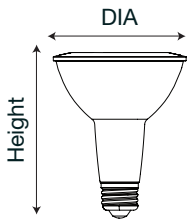

21
INDOOR

PAR LAMPS ENERGY STAR

Key Features

- Direct Replacement and instant on
- Up to 84% energy savings
- Contains no mercury or lead
- Beam Angle: 30°
- UL/cUL Listed
- Rated 25,000 hours average life
- 3 Years Limited Warranty
- Outdoor Rated for PAR38*

Applications

- Display Case Lighting
- Track Lighting
- Recessed Downlight
- Accent Lighting
- General Lighting

Dimension

	PAR20	PAR30	PAR30L	PAR38
Diameter	2.50 / 62	3.7 / 95	3.7 / 95	4.7 / 120
Height	3.5 / 89	3.7 / 95	4.5 / 114	5 / 127

*Inch/mm

Package (Inner/Master)

	PAR20/30	PAR38
Inner	10	--
Master	20	10

Specifications

Item Code	Description	Color Temp	Wattage	Output Lumen	Beam Angle	Dimmable	CRI	ENERGY STAR
5855	LED7.6PAR20/45L/FL/830	3000K	7.6W	450	40 °	Yes	80	●
5857	LED7.6PAR20/45L/FL/850	5000K	7.6W	450	40 °	Yes	80	●
5861	LED9PAR30/65L/FL/830	3000K	9W	650	40 °	Yes	80	●
5863	LED9PAR30/65L/FL/850	5000K	9W	650	40 °	Yes	80	●
5867	LED9PAR30L/65L/FL/830	3000K	9W	650	40 °	Yes	80	●
5869	LED9PAR30L/65L/FL/850	5000K	9W	650	40 °	Yes	80	●
Outdoor Rated								
5873	LED14.5PAR38/OD/120L/FL/830	3000K	14.5W	1,200	40 °	Yes	80	●
5875	LED14.5PAR38/OD/120L/FL/850	5000K	14.5W	1,200	40 °	Yes	80	●