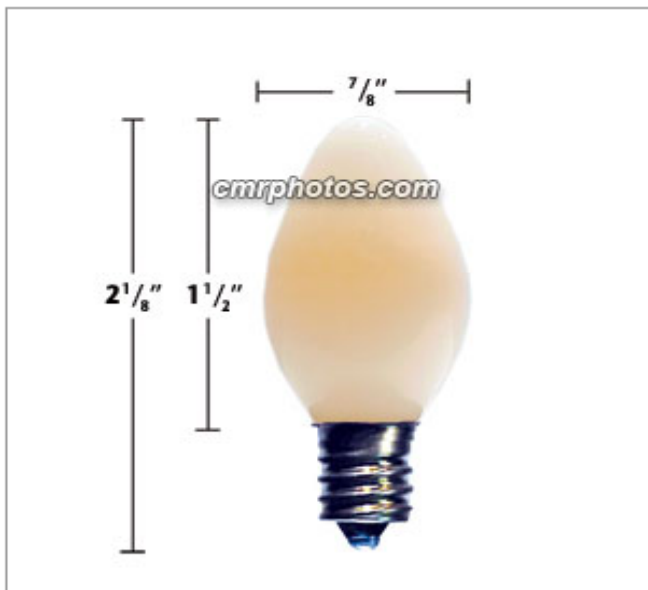

5 WATT C-7 WHITE BULB

Product Description:

5 WATT C-7 WHITE BULB

Features

- 25 bulbs per box
- 20 boxes of (25bulbs) to master case 500 total bulbs
- Case weight 10 lbs
- Measurements 25 x 10.5 x5.5 inches
- 130 Volt 5 Watt
- Tested 3000 Hours
- Double Dipped Color-Lock process
- Candelabra Base E-12 Base