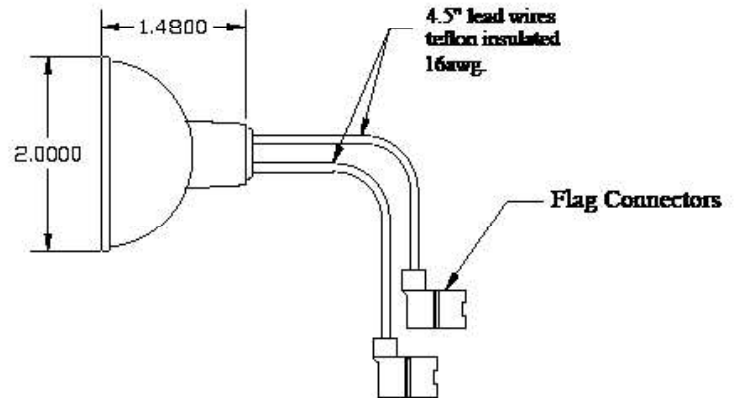

GN 116 6.6A/48w/MR-16 Light Bulb

Airport Lighting

Description

This airport lighting halogen lamp is a 6.6 amp/ 48 watt MR-16 narrow spot with smooth face. Connectors are two female flag connectors on 4" flex leads. Bulb life is 1000 hours and nominal light output is 22000 lumens at center.

Cross reference
Philips - 6109
Crouse-Hinds - 21116

Usage

Specifications

Part Number: GN 116
Item No. AL-010-0118
Base Connections: Female flag connectors
Filament Style c-8 (Vertical)
Life Expectancy: 1000 Hours
Power 6.6 amp / 48 watt