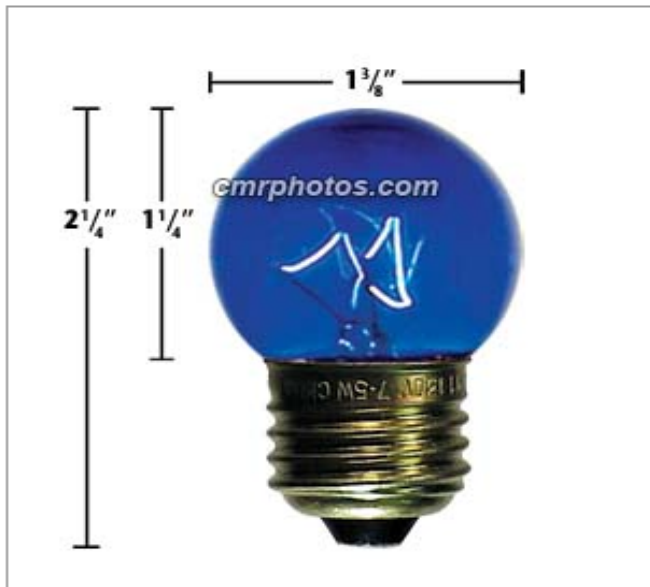

7.5W S11 BLUE BULB

Product Description:

7.5WT S11 BLUE BULB

Features:

- E-27 Brass Base
- 250 130Volt Bulbs to master case
- 25 Bulbs to inner carton
- Case Weight 12 lbs
- Case measurement 14 x15 x8 inches
- Long Lasting Colors
- Heavy Support Long Life Filiation
- Tested 5000 hour average burn life
- Widely respected TLR Trademark.