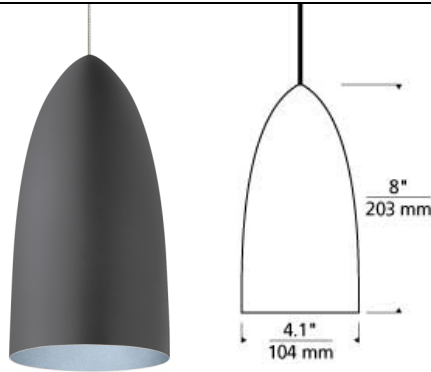

Mini Signal Pendant LED SORAA T20

DESCRIPTION

The Mini-Signal Pendant light by Tech Lighting is a pleasant nod to the vintage automobile styling of the 1940s. The rubberized spun metal shade creates a smooth finished look while the contemporary metallic paint finishes offer a sophisticated modern-day design touch when viewed from below. Mini-Signal is available in two exterior finishes and four interior paint finishes making it highly adaptable to a wide range of interior spaces. Scaling at 72" in length and 4.1" in width the Mini-Signal is modest in size making it ideal for clustering, task lighting, or even children's room lighting. Rounding out this vintage inspired light collection is the Signal Grande and Signal Pendant, simply search for Mini-Signal to find its closest relatives. Available lamping options include energy efficient LED and no-lamp. all lamping options, with the exception of no-lamp, are fully-dimmable to create the desired ambiance in your special space. Rated for (1) 50w max, Halogen MR16 lamp or LED 8 watt low-voltage GU5.3 base 90 CRI 3000K LED MR16 lamp and 6' of field-cutttable suspension cable. For use with 24 volt transformer, add suffix '-24' to item number. (LED lamp option is not compatible with 24 volt transformers). Works with SORAA.

WEIGHT

1-1.5lb / 0.45-0.68kg ±

rubberized gray/blue

rubberized gray/copper

rubberized gray/gold

rubberized gray/platinum

rubberized white/blue

rubberized white/copper