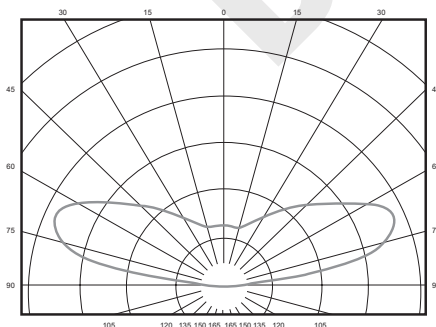

Luminous Intensity Distribution