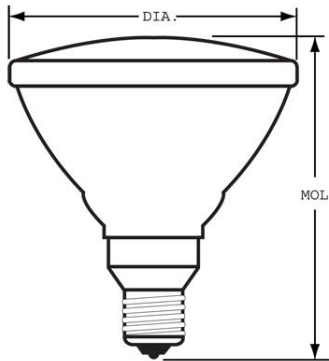

Presented By: Candela Corporation
Contact Phone: (800) 922-9226
Contact E-mail: sales@candelacor.com

Customer Name:
Project Name:
Fixture Type:

GE
Lighting

46370 - 70PAR/HIR/FL25

GE PAR38

- Up to 28% more efficient than standard halogen Up to 22% energy savings
- Up to 20% longer life -3000 hours

a product of
ecomagination

Energy Savings

GENERAL CHARACTERISTICS

Lamp Type	Halogen - PAR
Bulb	PAR38
Base	Medium Skirt (E26/50x39)
Filament	CC-8
Wattage	70/64
Voltage	130/120
Rated Life	3000 hrs

PHOTOMETRIC CHARACTERISTICS

Initial Lumens	1260 /950
Center Beam Candlepower (CBCP)	4700
Color Temperature	2900 K
Nominal Initial Lumens per Watt	18 /14

DIMENSIONS

Maximum Overall Length (MOL)	5.3100 in(134.9 mm)
Bulb Diameter (DIA)	4.750 in(120.6 mm)
Bulb Diameter (DIA) (MAX)	4.750 in(120.6 mm)