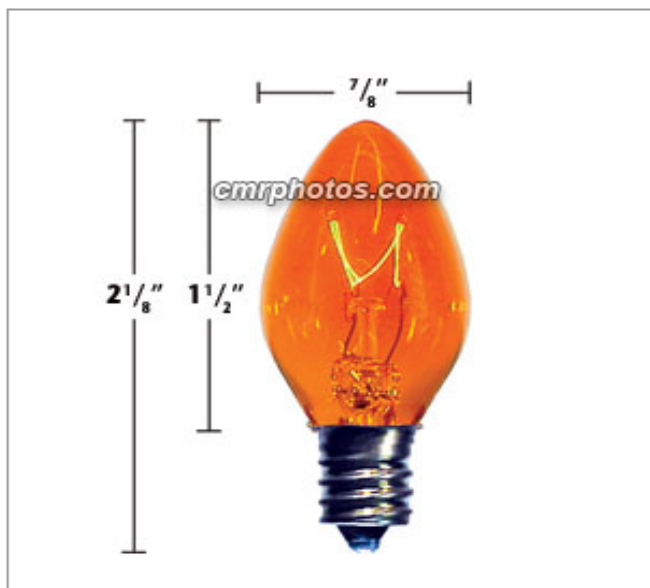

7 WATT C 7 AMBER BULB

Product Description:

7 WATT C-7 AMBER BULB

Features

- 25 bulbs per box
- 20 boxes of (25bulbs) to master case 500 total bulbs
- Case weight 10 lbs
- Measurements 25 x 10.5 x5.5 inches
- 130 Volt 7 Watt
- Tested 3000 Hours
- Double Dipped Color-Lock process
- Candelabra Base E-12 Base