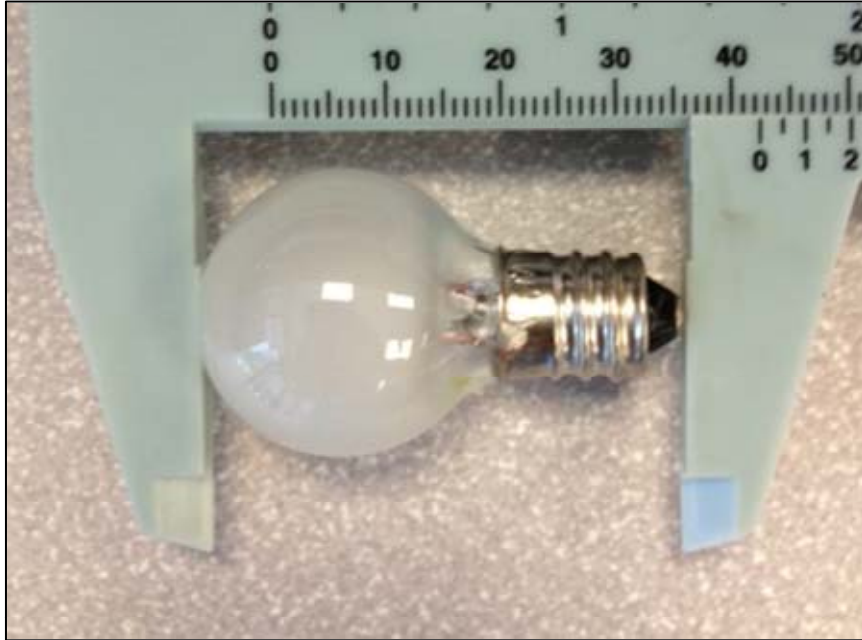

7G8/F-120V

Lamp Family		Incandescent
Wattage		7W
Voltage		120V
Shape		G8
Base		Cand E12
Finish		Frosted