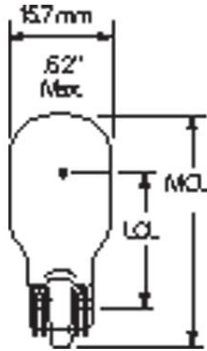

#### GENERAL CHARACTERISTICS

Lamp Type	Miniature - T & TL Shape
Bulb	T5
Base	Wedge (W2.1x9.5d)
Filament	C-2R
Wattage	4
Voltage	12.8
Rated Life	500 hrs
Atmosphere	Gas-filled
Primary Application	Low Voltage; Pathway, Garden & Deck; Landscape Lighting

#### PHOTOMETRIC CHARACTERISTICS

Initial Lumens	36
Nominal Initial Lumens per Watt	9
Mean Spherical Candlepower (MSCP)	2.9

#### DIMENSIONS

Maximum Overall Length (MOL)	1.4900 in(37.8 mm)
Bulb Diameter (DIA)	0.625 in(15.9 mm)
Bulb Diameter (DIA) (MAX)	0.625 in(15.9 mm)
Light Center Length (LCL)	0.810 in(20.6 mm)