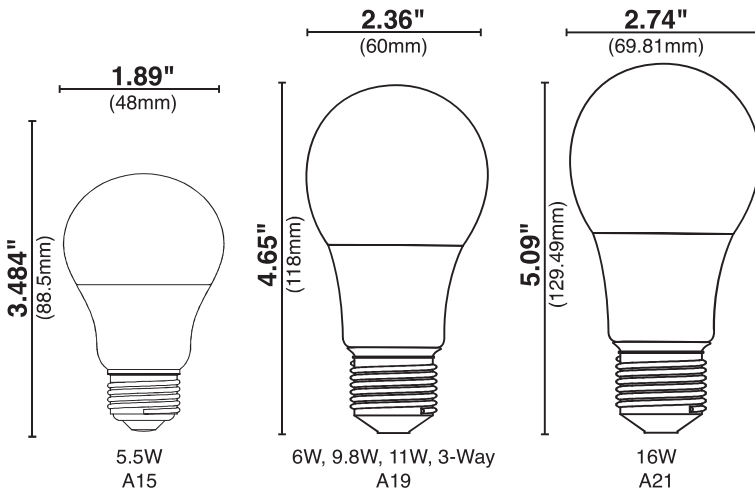

### Specifications

- Available in 2700K, 3000K, 4000K or 5000K CCT
- UL Listed for damp location
- Dimmable to 10% for design flexibility (excludes 3-way lamps)
- 220° degree beam angle creates uniform distribution of light
- 3-year warranty
- 80196, 80197, 80198, 80199: This product is warranted for 5 years from date of purchase
- Rated for ICAT fixtures