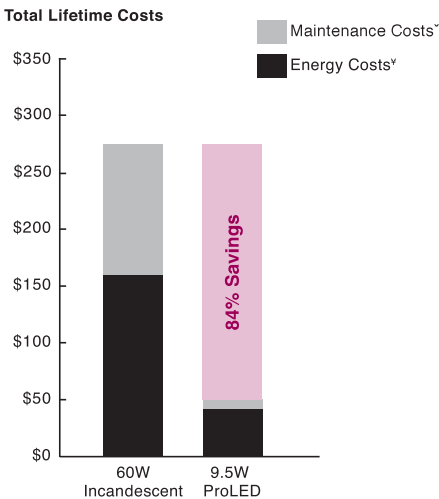

Savings Comparison

* Maintenance costs based on 15 minutes at $40 per/hr
† Energy costs based on $0.11 kWh