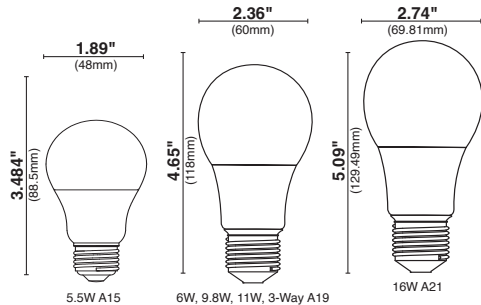

### Specifications

- Available in 2700K, 3000K, 4000K or 5000K CCT
- UL Listed for damp location
- Dimmable to 10% for design flexibility (excludes 3-way lamps)
- 220° degree beam angle creates uniform distribution of light
- 3-year warranty
- 80196, 80197, 80198, 80199: This product is warranted for 5 years from date of purchase
- Rated for ICAT fixtures