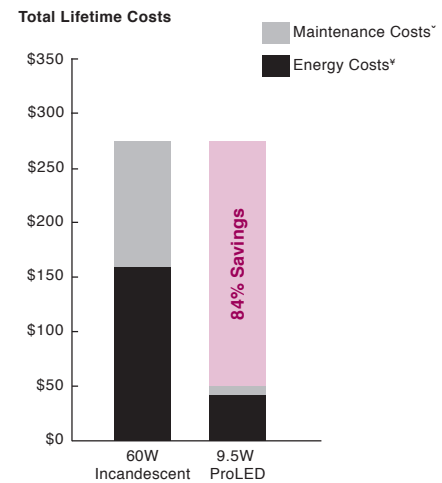

Savings Comparison

† Maintenance costs based on 15 minutes at $40 per/hr

* Energy costs based on $0.11 kWh

Ordering Information

	Watt	Base	Product #	Product Code	Volts	Color Temp.	CRI	Lumens	Useful Life*	Beam Angle	Pkg. Qty.	MOL	Equivalent Wattage	Certification
A15														
⊕	5.5W	E26	88008	A15FR5-827-DIM-LED4	120	2700K	80	450	25,000	220°	1/48	3.26"	40W	UL, ES
⊕	5.5W	E26	80197	A15FR5/830/OMNI2/LED	120	3000K	82	450	25,000	230°	1/6	3.48"	40W	UL, ES
⊕	5.5W	E26	88010	A15FR5-840-DIM-LED4	120	4000K	80	450	25,000	220°		3.26"	40W	UL, ES
⊕	5.5W	E26	88011	A15FR5-850-DIM-LED4	120	5000K	80	450	25,000	220°		3.26"	40W	UL, ES
A19														
⊕	6W	E26	84965	A19FR6/827/OMNI3/LED	120	2700K	82	480	15,000	220°	1/6	4.33"	40W	UL, ES
⊕	6W	E26	84966	A15FR6/830/OMNI3/LED	120	3000K	82	480	15,000	220°	1/6	4.33"	40W	UL, ES
⊕	5.5W	E26	88014	A19FR6-840-DIM-LED4	120	4000K	80	450	15,000	220°		4.33"	40W	ETL, ES
⊕	5.5W	E26	88015	A19FR6-850-DIM-LED4	120	5000K	80	450	15,000	220°		4.33"	40W	ETL, ES
⊕	9W	E26	88016	A19FR9-827-DIM-LED4	120	2700K	80	800	15,000	220°	1/6	4.33"	60W	UL, ES
⊕	9.8W	E26	84968	A15FR9/830/OMNI3/LED	120	3000K	82	800	15,000	220°	1/6	4.33"	60	UL, ES
⊕	9W	E26	88017	A15FR9-830-DIM-LED4	120	3000K	80	800	15,000	220°	1/6	4.33"	60W	UL, ES
⊕	9W	E26	88018	A19FR9-840-DIM-LED4	120	4000K	80	800	15,000	220°		4.33"	60W	ETL, ES
⊕	9W	E26	88019	A19FR9-850-DIM-LED4	120	5000K	80	800	15,000	220°		4.33"	60W	ETL, ES
	11W	E26	84971	A19FR11/827/OMNI3/LED	120	2700K	82	1100	15,000	220°	1/6	4.33"	75W	UL, ES
	11W	E26	84972	A19FR11/830/OMNI3/LED	120	3000K	82	1100	15,000	220°	1/6	4.33"	75W	UL, ES
	11W	E26	88022	A19FR11-840-DIM-LED4	120	4000K	80	1100	15,000	220°		4.56"	75W	UL, ES
	11W	E26	88023	A19FR11-850-DIM-LED4	120	5000K	80	1100	15,000	220°		4.56"	75W	UL, ES
A21														
⊕	17W	E26	88048	A21FR17-827-DIM-LED4	120	2700K	80	2000	15,000	220°		4.92"	125W	UL, ES
⊕	17W	E26	88049	A21FR17-830-DIM-LED4	120	3000K	80	2000	15,000	220°		4.92"	125W	UL, ES
⊕	17W	E26	88050	A21FR17-827-DIM-LED4	120	4000K	80	2000	15,000	220°		4.92"	125W	UL, ES
⊕	17W	E26	88051	A21FR17-830-DIM-LED4	120	5000K	80	2000	15,000	220°		4.92"	125W	UL, ES
⊕	16W	E26	84975	A21FR16/840/OMNI3/LED	120	4000K	82	1600	15,000	220°		5.09"	100W	UL, ES
⊕	16W	E26	84976	A21FR16/850/OMNI3/LED	120	5000K	82	1600	15,000	220°		5.09"	100W	UL, ES
⊕	21W	E26	88052**	A21-FR21-930-DIM-LED-T20	120	3000K	80	2600	15,000	220°			150W	UL, ES
⊕	21W	E26	88053**	A21-FR21-950-DIM-LED-T20	120	5000K	80	2600	15,000	220°			150W	UL, ES

⊕ NEW ITEM!

* Not rated for enclosed fixtures.

* Useful Life is defined as the point in time at which the lamp will maintain at least 70% of its initial lumens. The lamp will continue to burn past this point, but at decreased light levels.

** Dimmable

Represents lamps that are ENERGY STAR® certified.

Warranty – Commercial / Industrial: This product is warranted for 3 years from the date of purchase.