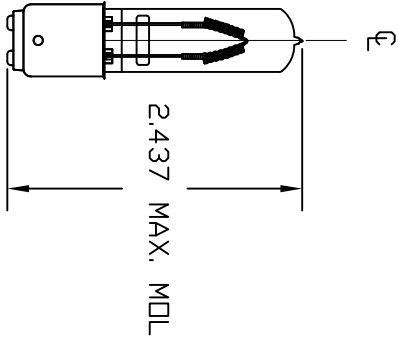

ELECTRICAL SPECIFICATIONS			
RATED VOLTAGE	120	VOLT	
RATED WATTAGE	150	WATT	
AVG. RATED LIFE	1000	HOURS	
LUMENS	2900	LUMENS	

CONFIDENTIAL

NO.	REVISIONS	DATE	BY
C			
B			
A			

TOLERANCES UNLESS OTHERWISE SPECIFIED  
ANGLES 30° 15°

LARGO FLORIDA 33773  
FAX (615) 539-8335

MATERIAL N/A  
DATE 09/11/01  
DWN. BY ANA P.  
APPLS. DATE

DENOMINATION AHQ4A120V150W/20CM  
CAD DRAWING NO. AHQ4A120V150W/20CM  
SCALE: FULL SHEETS: 1

REV B

CAD 2002