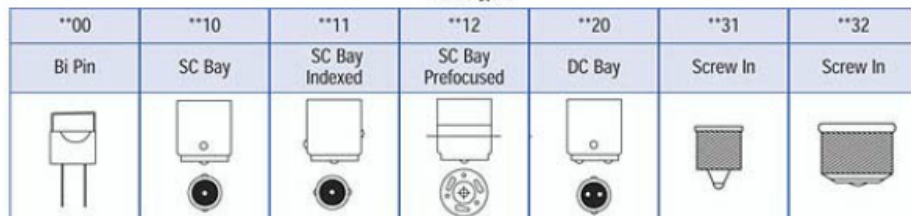

** Base Types

Additional custom lamps are available. Please allow extended delivery time.