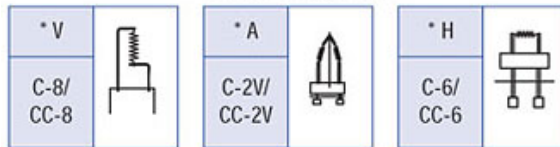

* Filament Designations