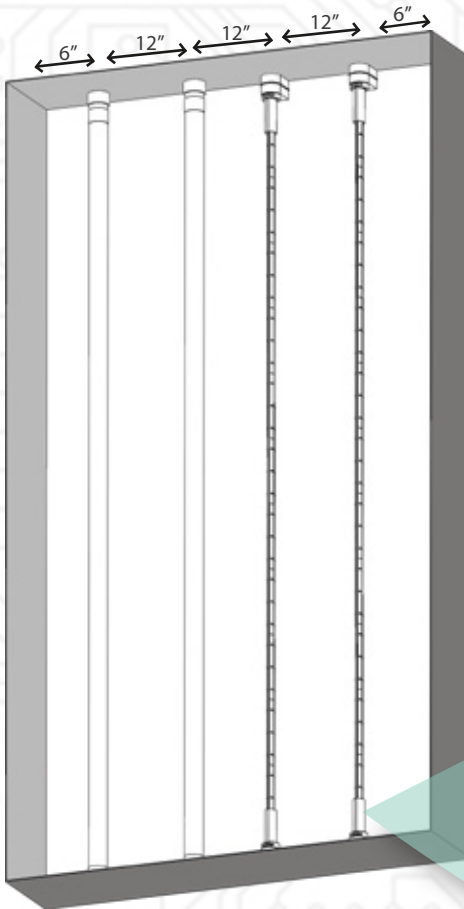

# LED retrofit

*Lighting Solutions*

**Retrofit LED Lighting Solutions  
that fit like a glove.**

- Quick and easy replacement of T12 Fluorescent lamps
- Insulated adaptor mounts directly into the existing lamp sockets
- Sleek clean finish with aluminum based structure that allows for continuous heat dissipation
- Diamond shape sturdy housing allows for a wider beam, angled for even and balanced illumination, eliminating hot spots
- IP 67 rating
- True retrofit - mounts minimum 6" from sign face and is spaced at 12" centers
- Available in two versions for single or double sided sign applications
- Bright white LED in daylight color
- Operating temperature: -40°C to +50°C
- Safe 12V system
- 5 year warranty

## Specifications

Single Sided Applications 6000K				Double Sided Applications 6000K			
Part number	T12-HO	Lumens	Watts	Part number	T12-HO	Lumens	Watts
ALDF-18CW-SS	18"	320	3.5	ALDF-18CW-DS	18"	636	7.0
ALDF-24CW-SS	24"	534	5.9	ALDF-24CW-DS	24"	1060	11.7
ALDF-30CW-SS	30"	641	7.1	ALDF-30CW-DS	30"	1271	13.9
ALDF-36CW-SS	36"	855	9.3	ALDF-36CW-DS	36"	1695	18.1
ALDF-42CW-SS	42"	961	10.5	ALDF-42CW-DS	42"	1907	20.4
ALDF-48CW-SS	48"	1175	12.7	ALDF-48CW-DS	48"	2331	24.6
ALDF-60CW-SS	60"	1495	16.0	ALDF-60CW-DS	60"	2967	30.7
ALDF-64CW-SS	64"	1602	16.7	ALDF-64CW-DS	64"	3179	31.9
ALDF-72CW-SS	72"	1816	18.8	ALDF-72CW-DS	72"	3602	36.0
ALDF-84CW-SS	84"	2136	21.6	ALDF-84CW-DS	84"	4238	41.0
ALDF-96CW-SS	96"	2457	23.6	ALDF-96CW-DS	96"	4874	45.5
ALDF-108CW-SS	108"	2777	26.3	ALDF-108CW-DS	108"	5510	49.1
ALDF-117CW-SS	117"	2991	27.4	ALDF-117CW-DS	117"	5933	51.0
ALDF-120CW-SS	120"	3098	29.5	ALDF-120CW-DS	120"	6145	55.8

### Spacing and Depth:

The first and last LEDrofit lamps should be positioned max 6" from the center of the lamp to the inside side wall of the cabinet, and space between lamps should be 12". Recommended min distance from LEDrofit lamp to sign face is 6". Results may vary based on sign face material, graphics, and sign depth).