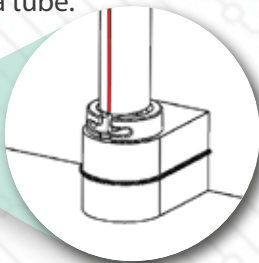

Power Supplies Loading

Part number	CV122-120-277V (24W)	CV125-120 Series* (60W)	CV12125-MV (2x60W)
Single Sided Applications			
ALDF-18CW-SS	6	15	15 + 15
ALDF-24CW-SS	3	9	9 + 9
ALDF-30CW-SS	3	8	8 + 8
ALDF-36CW-SS	2	6	6 + 6
ALDF-42CW-SS	2	5	5 + 5
ALDF-48CW-SS	1	4	4 + 4
ALDF-60CW-SS	1	3	3 + 3
ALDF-64CW-SS	1	3	3 + 3
ALDF-72CW-SS	1	3	3 + 3
ALDF-84-CW-SS	1	2	2 + 2
ALDF-96CW-SS	-	2	2 + 2
ALDF-108CW-SS	-	2	2 + 2
ALDF-117CW-SS	-	2	2 + 2
ALDF-120CW-SS	-	2	2 + 2
Double Sided Applications			
ALDF-18CW-DS	3	7	7 + 7
ALDF-24CW-DS	2	4	4 + 4
ALDF-30CW-DS	1.5	4	4 + 4
ALDF-36CW-DS	1	3	3 + 3
ALDF-42CW-DS	1	2.5	2.5 + 2.5
ALDF-48CW-DS	-	2	2 + 2
ALDF-60CW-DS	-	1.5	1.5 + 1.5
ALDF-64CW-DS	-	1.5	1.5 + 1.5
ALDF-72CW-DS	-	1.5	1.5 + 1.5
ALDF-84CW-DS	-	1	1 + 1
ALDF-96CW-DS	-	1	1 + 1
ALDF-108CW-DS	-	1	1 + 1
ALDF-117CW-DS	-	1	1 + 1
ALDF-120CW-DS	-	1	1 + 1

* CV125-120 series include CV125-120, CV125-120-277, CV125-347, and CVW-125-MV.