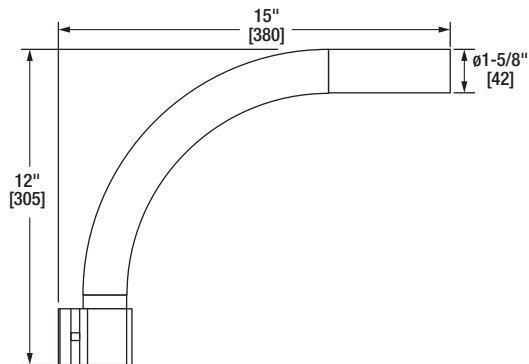

LEDVANCE LLC
181 Ballardvale Street
Wilmington, MA 01887 USA
Phone 1-800-LIGHTBULB (1-800-544-4828)
www.ledvanceUS.com

SYLVANIA and LEDVANCE are registered trademarks.
All other trademarks are those of their respective owners.
Licensee of product trademark SYLVANIA in general lighting.
Specifications subject to change without notice.

[/sylvania](#) [/sylvania](#)

Name: _____
Email: _____
Phone: _____