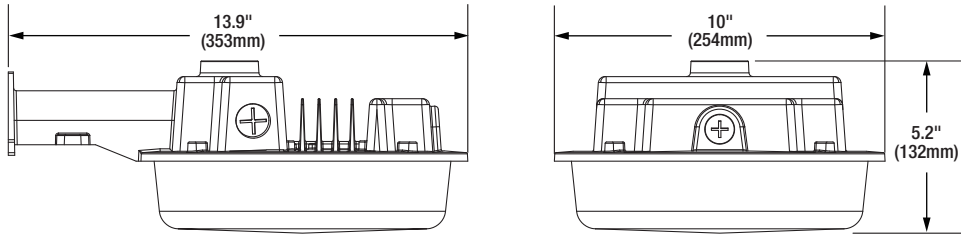

Ordering Guide

AREADTD	2A	/ S055	UNV	D	7	SC2	/ T5	/ GR	/ P
Product Name	Generation	Wattage	Voltage	Dimming	CRI	Color Temp	Distribution	Color/Finish	Option
AREADTD =	2A = Generation 2A	S055 = 18, 36 or 55W selectable	120-277V	D = 0-10V	7 = >70	SC2 = 3000, 4000 or 5000K	T5 = Type V	GR = Gray Finish	P = Photocell
Area Light Dusk to Dawn									

Ordering Information

Item Number	Ordering Abbreviation	Power (W)	Input Voltage (V)	Dimming	CRI	Color Temp.	Distribution	Total Fixture Lumens	LPW	DLC	Options
61751	AREADTD2A/S055UNVD7SC2/T5/GR/P	18/36/55	120-277	0-10V	>70	3000, 4000 or 5000K	Type V	up to 7650	138	Premium	Photocell

Physical Information

Accessories and Replacement Parts

Item Number	Ordering Abbreviation	Item Description
60127	AREADTD1A/ARM/24	Mounting Arm