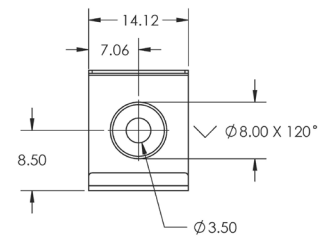

ACCESSORIES

MODEL	TYPE
MC001-1214S	Mounting clip, Square, Silver
MC001-1616S	Mounting clip, Quarter round, Silver
MC001-1616B	Mounting clip, Quarter round, Black
EC001-1214S	End cap set, square, Silver
EC001-1616B	End cap set, Quarter round, Black
CL001-1214F	L corner connector, Square, Frosted
CL001-1616F	L corner connector, Quarter round, Frosted
CL001-1616B	L corner connector, Quarter round, Black

MC001-1214S

MC001-1616S

MC001-1616B

EC001-1214S

EC001-1616B

CL001-1214F

CL001-1616F

CL001-1616B

MC001-1214

MC001-1616