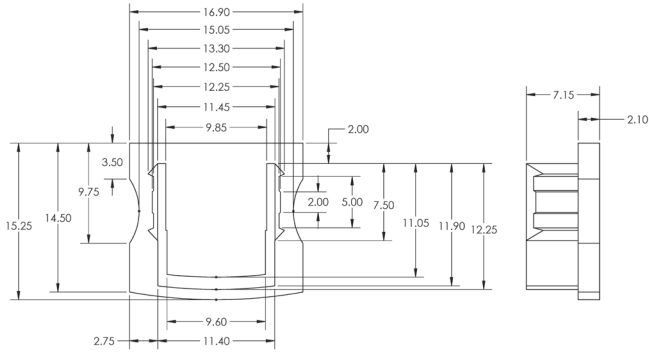

AXC & AXS Series
Aluminum Channels