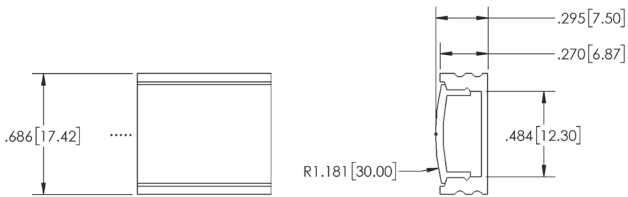

45 Degree Angle LED Aluminum Profile for LED Strip Light Corner Mounted. Square LED Aluminum Profile for LED Strip Light Surface Mounted

Model	Style	(*X) Channel	(*Y) Lens	Stock Length
AXC001-1616(*X, *Y)-2	Quarter Round	(S)Silver, (W)White, (B)Black	(C)Clear, (F)Frosted, (M)Milky	2M/6.6ft.
AXS001-1214(*X, *Y)-2	Square	(S)Silver, (W)White, (B)Black	(C)Clear, (F)Frosted, (M)Milky	2M/6.6ft.
AXS002-1707(*X, *Y)-2	Square	(S)Silver, (W)White, (B)Black	(C)Clear, (F)Frosted, (M)Milky	2M/6.6ft.
AXS001-1207(*X, *Y)-2	Square	(S)Silver, (W)White, (B)Black	(C)Clear, (F)Frosted, (M)Milky	2M/6.6ft.
AXS001-2310(*X, *Y)-2	Square	(S)Silver, (W)White, (B)Black	(C)Clear, (F)Frosted, (M)Milky	2M/6.6ft.

MODEL SPECIFICATIONS

MODEL	DIMENSIONS
AXCOO1-1616(*X, *Y)-2	0.6”(16mm) x 0.6”(16mm)
AXS001-1214(*X, *Y)-2	0.7”(17.1mm) x 0.6”(14.6mm)
AXS002-1707(*X, *Y)-2	0.69”(17.4mm) x 0.30”(7.50mm)
AXS001-1207(*X, *Y)-2	0.47”(12mm) x 0.28”(7mm)
AXS001-2310(*X, *Y)-2	0.9”(23mm) x 0.04”(10mm)

AXC & AXS Series
Aluminum Channels

AXC001-1616-2 (Quarter round)

AXS001-1214-2 (Square)

AXS002-1707-2 (Square)

AXS001-1207-2 (Square)

AXS001-2310-2 (Square)

ACCESSORIES

MODEL	TYPE
MC001-1214S	Mounting clip, Square, Silver
MC001-1616S	Mounting clip, Quarter round, Silver
MC001-1616B	Mounting clip, Quarter round, Black
EC001-1214S	End cap set, square, Silver
EC001-1616B	End cap set, Quarter round, Black
CL001-1214F	L corner connector, Square, Frosted
CL001-1616F	L corner connector, Quarter round, Frosted
CL001-1616B	L corner connector, Quarter round, Black