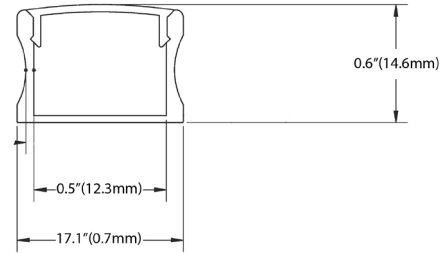

AXS001-1214-2 (Square)