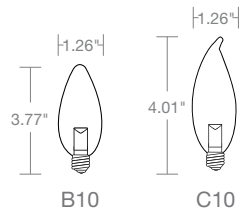

ProLED Decorative Chandelier

Specifications

- B10 Torpedo and C10 Flame tip options
- Dimmable to 5% for design flexibility
- Wet Location Rated
- 2400K or 2700K CCT
- 72 and 82 CRI options
- Unique "Heat-to-Base" technology
- Omnidirectional distribution
- No Mercury or UV/IR emissions
- RoHS Compliant
- 5-Year Limited Warranty

Markets & Applications

Ordering Information

Watt	Base	Product #	Product Code	Description	Volts	Color Temp.	CRI	Lumens	Useful Life*	Pkg. Qty.	MOL
1 Watt	Cand.	80172	B10CL1/827/LED	Clear Torpedo	120	2700	82	25	25000	1/25	3.77"
1 Watt	Cand.	80173	B10CL1/724/LED	Clear Torpedo	120	2400	72	20	25000	1/25	3.77"
1 Watt	Cand.	80174	CA10CL1/827/LED	Clear Flame Tip	120	2700	82	25	25000	1/25	4.01"
1 Watt	Cand.	80175	CA10CL1/724/LED	Clear Flame Tip	120	2400	72	20	25000	1/25	4.01"

* Useful Life is defined as the point in time at which the lamp will maintain at least 70% of its initial lumens. The lamp will continue to burn past this point at decreased light levels. Not for use in enclosed fixtures.