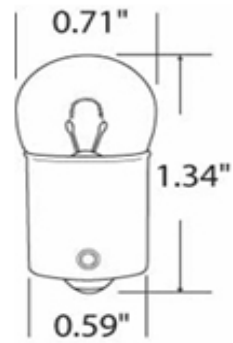

BA15S-921

Wattage	18 Watts
Voltage	12 Volt
Shape	G5.5
Finish	Clear
Base	BA15S (SC Bay)
Color Temp	2800
Life	10,000 Hours
Lumens	264