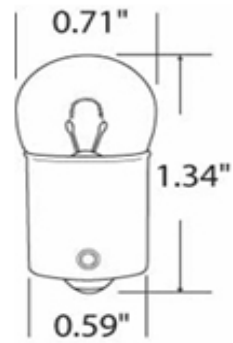

BA15S-923X

Wattage	11 Watts
Voltage	12 Volt
Shape	G5.5
Finish	Clear
Base	BA15S (SC Bay)
Color Temp	2800
Life	10,000 Hours
Lumens	150