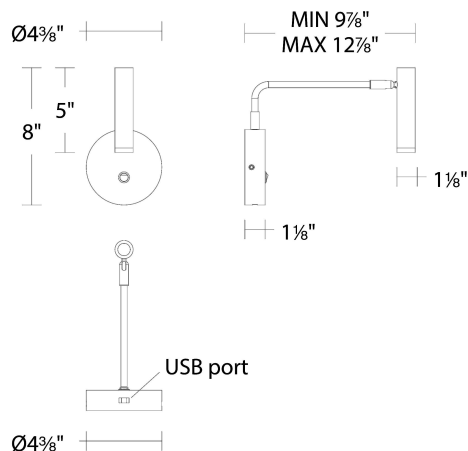

FEATURES

- On/off toggle switch on the canopy
- USB port on the bottom of the canopy for charging
- Arm offers 180 degree horizontal rotation
- Light source offers 300 degree horizontal rotation and a 180 degree vertical tilt
- Driver concealed within the canopy
- 5 Year warranty

FINISHES:

LINE DRAWING:

BL-23210