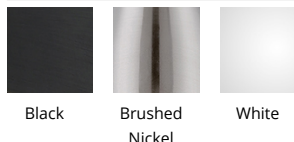

FINISHES:

LINE DRAWING: