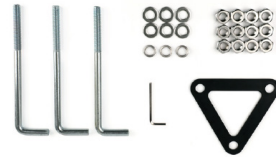

**Photometrics:** BOL-G2-118-MCTP

BUD Rating: B1-U3-G2

Area 75'x 65' Mounting Height: 4'

**Other Views:**

Head

**BOL-G2-118-MCTP-BK**  
G2 BOLLARD HEAD MODEL 118

Shaft

Avail.in:9" / 14" & 19" / 31"  
(Sold Separately)

**BOL-G2-SHAFT-9-BK**  
**BOL-G2-SHAFT-14-BK**  
**BOL-G2-SHAFT-19-BK**  
**BOL-G2-SHAFT-31-BK**

Anchor Bolts  
& Mounting Plate  
(Sold Separately)

**BOL-G2-ABK-R**

Head

**BOL-G2-118-MCTP-BR**  
G2 BOLLARD HEAD MODEL 118

Shaft

Avail.in:9" / 14" & 19" / 31"  
(Sold Separately)

**BOL-G2-SHAFT-9-BR**  
**BOL-G2-SHAFT-14-BR**  
**BOL-G2-SHAFT-19-BR**  
**BOL-G2-SHAFT-31-BR**

Anchor Bolts  
& Mounting Plate  
(Sold Separately)