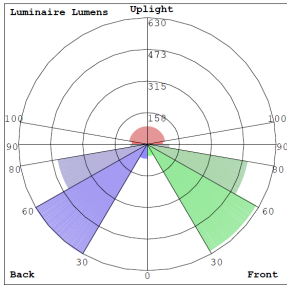

Photometrics: BOL-G2-118-MCTP

BUD Rating: B1-U3-G2