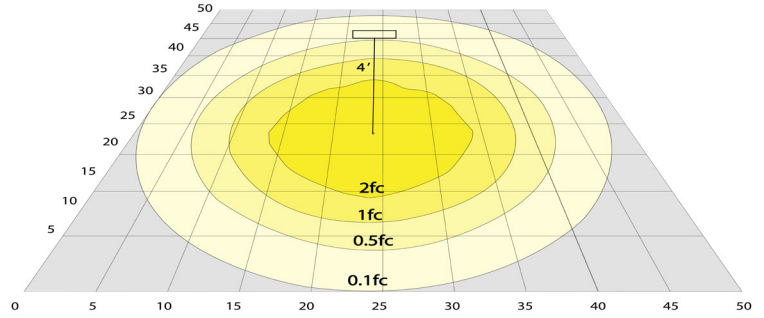

**Photometrics:** BOL-G2-118-MCTP

BUD Rating: B1-U3-G2

Area 75'x 65' Mounting Height: 4'

**Other Views:**

Head

**BOL-G2-118-MCTP-BK**  
G2 BOLLARD HEAD MODEL 118

Shaft

Avail.in:9" / 14" & 19" / 31"  
(Sold Separately)