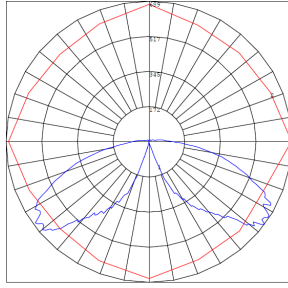

**Photometrics:** BOL-G2-118-MCTP

BUD Rating: B1-U3-G2

Area 75'x 65' Mounting Height: 4'

**Other Views:**

Head

**BOL-G2-118-MCTP-BK**  
G2 BOLLARD HEAD MODEL 118

Shaft

Avail.in:9" / 14" & 19" / 31"  
(Sold Separately)