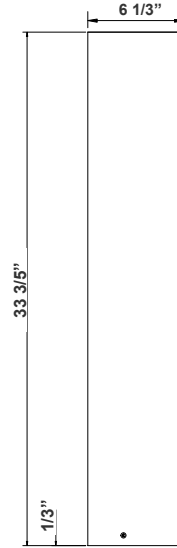

Note: \_\_\_\_\_

Type: \_\_\_\_\_

Avail Finish:

Bollards are designed for walkways, entrance ways, drives and other small-area lighting applications where low mounting heights are desirable

45 "(H) x 9 3/4"(W) x 6 1/3"(D)