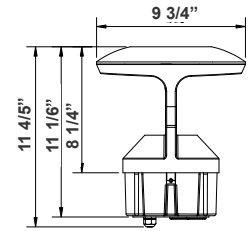

Note: \_\_\_\_\_

Type: \_\_\_\_\_

Avail Finish:

Bollards are designed for walkways, entrance ways, drives and other small-area lighting applications where low mounting heights are desirable

45 "(H) x 9 3/4"(W) x 6 1/3"(D)

**Photometrics:** BOL-G2-118-MCTP

BUD Rating: B1-U3-G2

Area 75'x 65' Mounting Height: 4'

**Other Views:**

Head

**BOL-G2-118-MCTP-BK**  
G2 BOLLARD HEAD MODEL 118

Shaft

Avail.in:9" / 14" & 19" / 31"  
(Sold Separately)