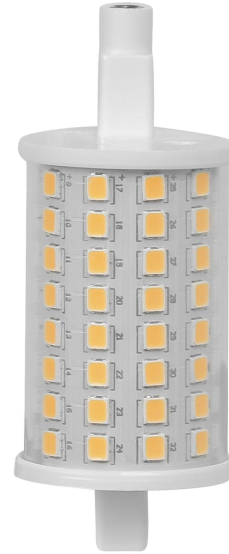

8W (100W Equivalent) Bright White (3000K) R7s LED Light Bulb

Features

- R7S lights are ideal for work lights and security flood lights, fitting a variety of residential and commercial lighting applications
- Upgrades older specialty lighting to the latest energy saving LED technology, with 1200 lumen output using just 12 watts of electricity
- 3000K Warm White glow makes any space appear comfortable and inviting

Specifications

Item Number	Item Width (In)	Item Length (In)	Bulb Shape
BP100J78/LED/HDRP	1.2	3.1	R7S
Bulb Type	Bulb Base	Bulb Finish	Dimmable
Tubular	R7s	Clear	Yes
Technology	Energy Used (Wattage)	Replacement	Voltage
LED - SMD	8	100	120
Energy Efficiency	Annual Energy Cost	Brightness (LUMENS)	Lumen Efficiency (LPW)
92.0%	0.96	800	100.0
Color Temperature (CCT)	Color Accuracy (CRI)	Life Years	Life Hours
3000	80	13.7	15000
Pack Quantity	CEC Compliant	Warranty Years	Portable
1	Not Regulated	2	NO
Hardwire	Battery Operated	Smart	Safety Location
NO	NO	No	Damp