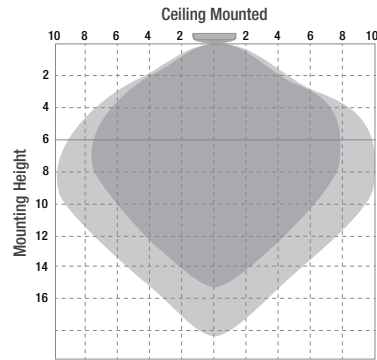

Sensor Options Information

Motion	100% Lumen output
≥5 min no motion	30% Lumen output
≥60 min no motion	Off Lumen output

Stand-by power: <1W

Detection area options: 25%/50%/75%/100%*

Hold time options: 5s/30s/1min/3min/5min/10min/20min/30min

Daylight threshold options: 2Lux/10Lux/30Lux/50Lux
80Lux/120Lux/Disable

Stand-by period options: 0s/10s/30s/1min/5min/10min/30min/+∞

Mounting height: Max – 49ft (15m)

Dimming Level: 10%, 20%, 30%, 50%

*25% and 50% can only be accessed via the remote (NAED 60105).

Detection Range*

*Dark grey denotes maximum sensitivity
Light grey denotes decreased sensitivity
Graph is shown at 100% detection range;
units are shown in meters.

LEDVANCE LLC
200 Ballardvale Street
Wilmington, MA 01887 USA
Phone 1-800-LIGHTBULB (1-800-544-4828)
www.ledvanceUS.com