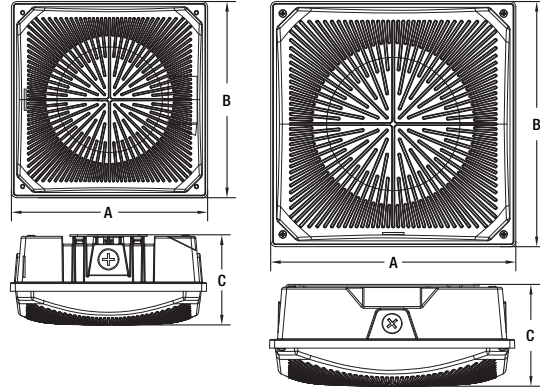

CANOPYS	4X	/ XX	UNV	D	8	SC2	/ X5	/ BZ	/ X
Product Name	Generation	Wattage	Voltage	Dimming	CRI	Color Temp	Distribution	Color/Finish	Options
CANOPYS = UltraLED™	4A = 20 or 40W versions	20 = 20 watts 40 = 40 watts	UNV = 120-277V	D = 0-10V	8 = >80	SC2 = selectable 3000, 4000 or 5000K CCT	G5 = Garage Optics C5 = Canopy Optics	BZ = Bronze WH = White	Blank = no option D = Motion/Daylight Sensor M = Motion Sensor P = Photocontrol
CCT Selectable Canopy Luminaire	4B = 60 or 75W versions	60 = 60 watts 75 = 75 watts							

*LPW is calculated at 3000K

Physical Information

Lamp Description	(A) Length in	(B) Width in	(C) Height in
UltraLED Canopy 20 and 40W versions	7.992	7.992	3.661
UltraLED Canopy 60 and 75W versions	10	10	4.173