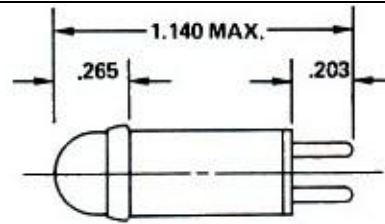

CD 13 DOME LENS STYLE