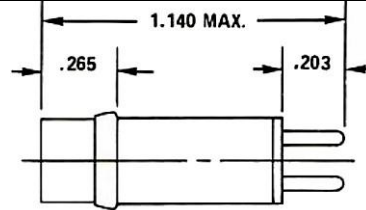

CD 03 SHORT FLAT LENS STYLE