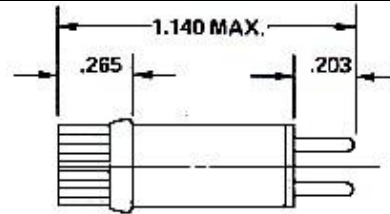

CD 93 SHORT FLAT FLUTED LENS STYLE