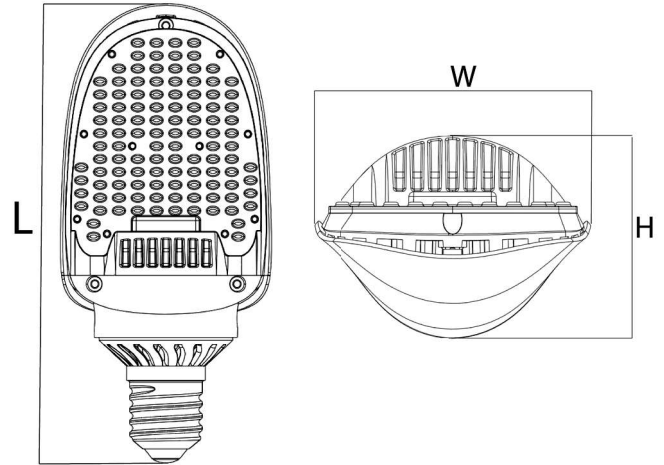

DIMENSIONS:

11.7"(L) x 5.5"(W) x 3.4"(H)

CL-FLT-54-75W-50K-E39

LED FLAT HID RETROFIT LAMP

Ideal for retrofitting existing HID high bay, shoebox, flood light or wall pack fixture. Can be used in enclosed luminaires.

ELECTRICAL SPECIFICATIONS:

- Voltage: 100~277VAC, 50/60 Hz
- AC Direct- Override the ballast
- Wattage: 54W/63W/75W
- Power factor: 0.9
- Efficacy: 150LM/W

HOUSING SPECIFICATIONS:

- Housing: Magnesium alloy, AL, PC
- Housing Color: Back
- Easy installation and internal driver
- Single SUNON fan
- Lamp Base: E39
- Operating temperature: -4°F to 113°F
- suitable for damp location

CERTIFICATIONS: UL, DLC

MODEL	WATTS	VOLTAGE	LUMENS	COLOR TEMP
CL-FLT-54-75W-50K-E39	54W/63W/75W	100~277VAC	150LM/W	5000K

LIGHTING SPECIFICATIONS:

- LED: Philips Lumileds Luxeon
- Total lumens: 8100LM/9450LM/11250LM
- Color temperature: 5000K
- Color rendering index: >70
- Beam Angle: 90° X 150°