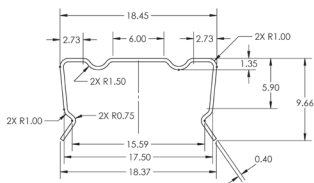

ACCESSORIES

MODEL	TYPE
MC001-1214S	Mounting clip, Square, Silver
MC001-1616S	Mounting clip, Quarter round, Silver
MC001-1616B	Mounting clip, Quarter round, Black
EC001-1214S	End cap set, square, Silver
EC001-1616B	End cap set, Quarter round, Black
CL001-1214F	L corner connector, Square, Frosted
CL001-1616F	L corner connector, Quarter round, Frosted
CL001-1616B	L corner connector, Quarter round, Black

MC001-1214S

MC001-1616S

MC001-1616B

EC001-1214S

EC001-1616B

CL001-1214F

CL001-1616F

CL001-1616B

MC001-1214

MC001-1616