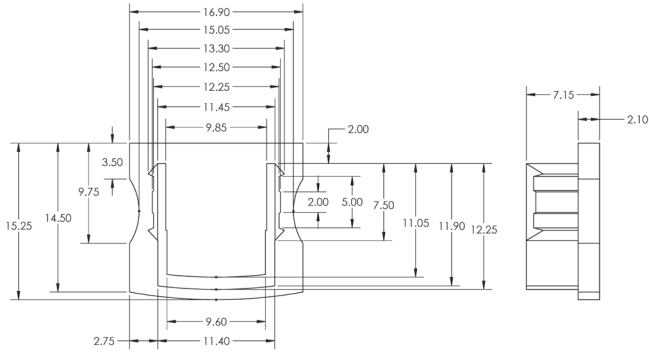

AXC & AXS Series
Aluminum Channels