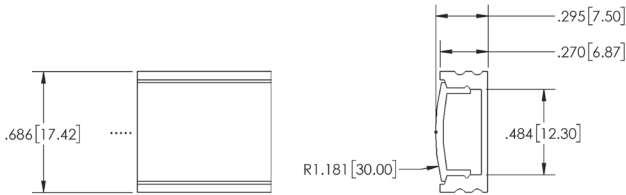

45 Degree Angle LED Aluminum Profile for LED Strip Light Corner Mounted. Square LED Aluminum Profile for LED Strip Light Surface Mounted

Model	Style	(*X) Channel	(*Y) Lens	Stock Length
AXC001-1616(*X, *Y)-2	Quarter Round	(S)Silver, (W)White, (B)Black	(C)Clear, (F)Frosted, (M)Milky	2M/6.6ft.
AXS001-1214(*X, *Y)-2	Square	(S)Silver, (W)White, (B)Black	(C)Clear, (F)Frosted, (M)Milky	2M/6.6ft.
AXS002-1707(*X, *Y)-2	Square	(S)Silver, (W)White, (B)Black	(C)Clear, (F)Frosted, (M)Milky	2M/6.6ft.
AXS001-1207(*X, *Y)-2	Square	(S)Silver, (W)White, (B)Black	(C)Clear, (F)Frosted, (M)Milky	2M/6.6ft.
AXS001-2310(*X, *Y)-2	Square	(S)Silver, (W)White, (B)Black	(C)Clear, (F)Frosted, (M)Milky	2M/6.6ft.

MODEL SPECIFICATIONS

MODEL	DIMENSIONS
AXCOO1-1616(*X, *Y)-2	0.6”(16mm) x 0.6”(16mm)
AXS001-1214(*X, *Y)-2	0.7”(17.1mm) x 0.6”(14.6mm)
AXS002-1707(*X, *Y)-2	0.69”(17.4mm) x 0.30”(7.50mm)
AXS001-1207(*X, *Y)-2	0.47”(12mm) x 0.28”(7mm)
AXS001-2310(*X, *Y)-2	0.9”(23mm) x 0.04”(10mm)

AXC & AXS Series
Aluminum Channels

AXC001-1616-2 (Quarter round)

AXS001-1214-2 (Square)

AXS002-1707-2 (Square)

AXS001-1207-2 (Square)

AXS001-2310-2 (Square)

ACCESSORIES

MODEL	TYPE
MC001-1214S	Mounting clip, Square, Silver
MC001-1616S	Mounting clip, Quarter round, Silver
MC001-1616B	Mounting clip, Quarter round, Black
EC001-1214S	End cap set, square, Silver
EC001-1616B	End cap set, Quarter round, Black
CL001-1214F	L corner connector, Square, Frosted
CL001-1616F	L corner connector, Quarter round, Frosted
CL001-1616B	L corner connector, Quarter round, Black