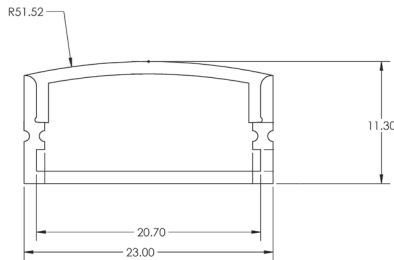

45 Degree Angle LED Aluminum Profile for LED Strip Light Corner Mounted. Square LED Aluminum Profile for LED Strip Light Surface Mounted

Model	Style	(*X) Channel	(*Y) Lens	Stock Length
AXC001-1616(*X, *Y)-2	Quarter Round	(S)Silver, (W)White, (B)Black	(C)Clear, (F)Frosted, (M)Milky	2M/6.6ft.
AXS001-1214(*X, *Y)-2	Square	(S)Silver, (W)White, (B)Black	(C)Clear, (F)Frosted, (M)Milky	2M/6.6ft.
AXS002-1707(*X, *Y)-2	Square	(S)Silver, (W)White, (B)Black	(C)Clear, (F)Frosted, (M)Milky	2M/6.6ft.
AXS001-1207(*X, *Y)-2	Square	(S)Silver, (W)White, (B)Black	(C)Clear, (F)Frosted, (M)Milky	2M/6.6ft.
AXS001-2310(*X, *Y)-2	Square	(S)Silver, (W)White, (B)Black	(C)Clear, (F)Frosted, (M)Milky	2M/6.6ft.

MODEL SPECIFICATIONS

MODEL	DIMENSIONS
AXCOO1-1616(*X, *Y)-2	0.6”(16mm) x 0.6”(16mm)
AXS001-1214(*X, *Y)-2	0.7”(17.1mm) x 0.6”(14.6mm)
AXS002-1707(*X, *Y)-2	0.69”(17.4mm) x 0.30”(7.50mm)
AXS001-1207(*X, *Y)-2	0.47”(12mm) x 0.28”(7mm)
AXS001-2310(*X, *Y)-2	0.9”(23mm) x 0.04”(10mm)

AXC & AXS Series
Aluminum Channels

AXC001-1616-2 (Quarter round)

AXS001-1214-2 (Square)

AXS002-1707-2 (Square)

AXS001-1207-2 (Square)

AXS001-2310-2 (Square)

ACCESSORIES

MODEL	TYPE
MC001-1214S	Mounting clip, Square, Silver
MC001-1616S	Mounting clip, Quarter round, Silver
MC001-1616B	Mounting clip, Quarter round, Black
EC001-1214S	End cap set, square, Silver
EC001-1616B	End cap set, Quarter round, Black
CL001-1214F	L corner connector, Square, Frosted
CL001-1616F	L corner connector, Quarter round, Frosted
CL001-1616B	L corner connector, Quarter round, Black