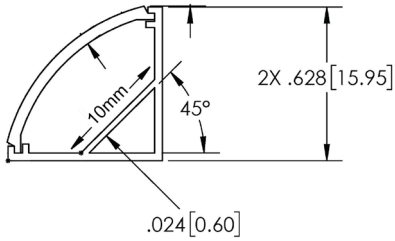

AXC & AXS Series
Aluminum Channels

AXC001-1616-2 (Quarter round)