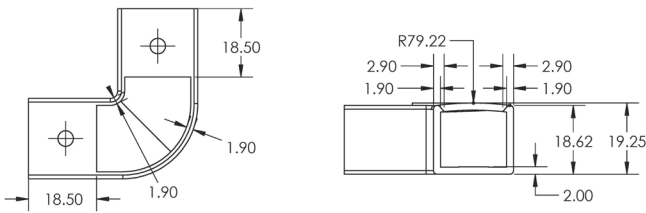

CL001-1214