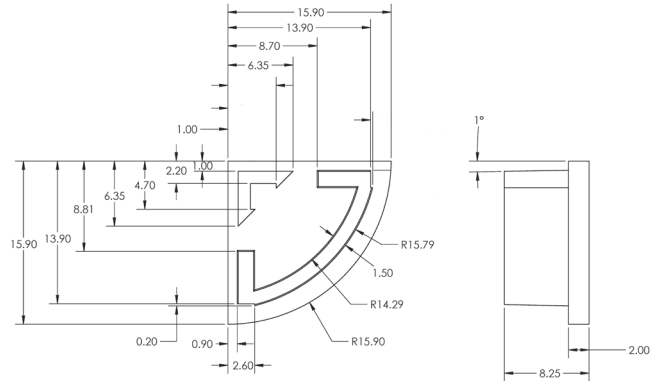

45 Degree Angle LED Aluminum Profile for LED Strip Light Corner Mounted. Square LED Aluminum Profile for LED Strip Light Surface Mounted

Model	Style	(*X) Channel	(*Y) Lens	Stock Length
AXC001-1616(*X, *Y)-2	Quarter Round	(S)Silver, (W)White, (B)Black	(C)Clear, (F)Frosted, (M)Milky	2M/6.6ft.
AXS001-1214(*X, *Y)-2	Square	(S)Silver, (W)White, (B)Black	(C)Clear, (F)Frosted, (M)Milky	2M/6.6ft.
AXS002-1707(*X, *Y)-2	Square	(S)Silver, (W)White, (B)Black	(C)Clear, (F)Frosted, (M)Milky	2M/6.6ft.
AXS001-1207(*X, *Y)-2	Square	(S)Silver, (W)White, (B)Black	(C)Clear, (F)Frosted, (M)Milky	2M/6.6ft.
AXS001-2310(*X, *Y)-2	Square	(S)Silver, (W)White, (B)Black	(C)Clear, (F)Frosted, (M)Milky	2M/6.6ft.

MODEL SPECIFICATIONS

MODEL	DIMENSIONS
AXCOO1-1616(*X, *Y)-2	0.6”(16mm) x 0.6”(16mm)
AXS001-1214(*X, *Y)-2	0.7”(17.1mm) x 0.6”(14.6mm)
AXS002-1707(*X, *Y)-2	0.69”(17.4mm) x 0.30”(7.50mm)
AXS001-1207(*X, *Y)-2	0.47”(12mm) x 0.28”(7mm)
AXS001-2310(*X, *Y)-2	0.9”(23mm) x 0.04”(10mm)

MC001-1214

MC001-1616

AXC & AXS Series
Aluminum Channels

EC001-1214

EC001-1616

CL001-1214

CL001-1616