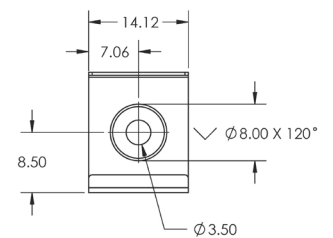

ACCESSORIES

MODEL	TYPE
MC001-1214S	Mounting clip, Square, Silver
MC001-1616S	Mounting clip, Quarter round, Silver
MC001-1616B	Mounting clip, Quarter round, Black
EC001-1214S	End cap set, square, Silver
EC001-1616B	End cap set, Quarter round, Black
CL001-1214F	L corner connector, Square, Frosted
CL001-1616F	L corner connector, Quarter round, Frosted
CL001-1616B	L corner connector, Quarter round, Black

MC001-1214S

MC001-1616S

MC001-1616B

EC001-1214S

EC001-1616B

CL001-1214F

CL001-1616F

CL001-1616B

MC001-1214

MC001-1616