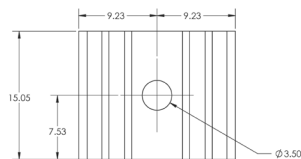

EC001-1214

ACCESSORIES

MODEL	TYPE
MC001-1214S	Mounting clip, Square, Silver
MC001-1616S	Mounting clip, Quarter round, Silver
MC001-1616B	Mounting clip, Quarter round, Black
EC001-1214S	End cap set, square, Silver
EC001-1616B	End cap set, Quarter round, Black
CL001-1214F	L corner connector, Square, Frosted
CL001-1616F	L corner connector, Quarter round, Frosted
CL001-1616B	L corner connector, Quarter round, Black

MC001-1214S

MC001-1616S

MC001-1616B

EC001-1214S

EC001-1616B

CL001-1214F

CL001-1616F

CL001-1616B

MC001-1214

MC001-1616