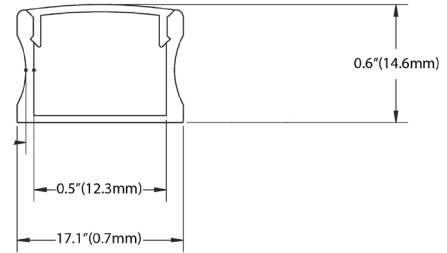

AXS001-1214-2 (Square)