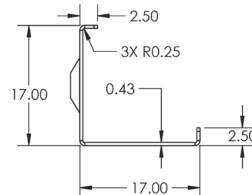

EC001-1616

ACCESSORIES

MODEL	TYPE
MC001-1214S	Mounting clip, Square, Silver
MC001-1616S	Mounting clip, Quarter round, Silver
MC001-1616B	Mounting clip, Quarter round, Black
EC001-1214S	End cap set, square, Silver
EC001-1616B	End cap set, Quarter round, Black
CL001-1214F	L corner connector, Square, Frosted
CL001-1616F	L corner connector, Quarter round, Frosted
CL001-1616B	L corner connector, Quarter round, Black

MC001-1214S

MC001-1616S

MC001-1616B

EC001-1214S

EC001-1616B

CL001-1214F

CL001-1616F

CL001-1616B

MC001-1214

MC001-1616