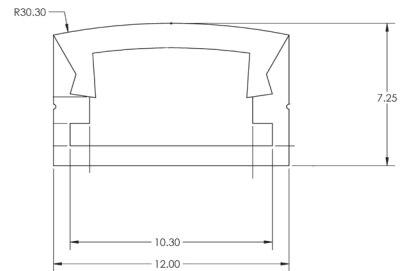

45 Degree Angle LED Aluminum Profile for LED Strip Light Corner Mounted. Square LED Aluminum Profile for LED Strip Light Surface Mounted

Model	Style	(*X) Channel	(*Y) Lens	Stock Length
AXC001-1616(*X, *Y)-2	Quarter Round	(S)Silver, (W)White, (B)Black	(C)Clear, (F)Frosted, (M)Milky	2M/6.6ft.
AXS001-1214(*X, *Y)-2	Square	(S)Silver, (W)White, (B)Black	(C)Clear, (F)Frosted, (M)Milky	2M/6.6ft.
AXS002-1707(*X, *Y)-2	Square	(S)Silver, (W)White, (B)Black	(C)Clear, (F)Frosted, (M)Milky	2M/6.6ft.
AXS001-1207(*X, *Y)-2	Square	(S)Silver, (W)White, (B)Black	(C)Clear, (F)Frosted, (M)Milky	2M/6.6ft.
AXS001-2310(*X, *Y)-2	Square	(S)Silver, (W)White, (B)Black	(C)Clear, (F)Frosted, (M)Milky	2M/6.6ft.

MODEL SPECIFICATIONS

MODEL	DIMENSIONS
AXCOO1-1616(*X, *Y)-2	0.6”(16mm) x 0.6”(16mm)
AXS001-1214(*X, *Y)-2	0.7”(17.1mm) x 0.6”(14.6mm)
AXS002-1707(*X, *Y)-2	0.69”(17.4mm) x 0.30”(7.50mm)
AXS001-1207(*X, *Y)-2	0.47”(12mm) x 0.28”(7mm)
AXS001-2310(*X, *Y)-2	0.9”(23mm) x 0.04”(10mm)

AXC & AXS Series
Aluminum Channels

AXC001-1616-2 (Quarter round)

AXS001-1214-2 (Square)

AXS002-1707-2 (Square)

AXS001-1207-2 (Square)

AXS001-2310-2 (Square)

ACCESSORIES

MODEL	TYPE
MC001-1214S	Mounting clip, Square, Silver
MC001-1616S	Mounting clip, Quarter round, Silver
MC001-1616B	Mounting clip, Quarter round, Black
EC001-1214S	End cap set, square, Silver
EC001-1616B	End cap set, Quarter round, Black
CL001-1214F	L corner connector, Square, Frosted
CL001-1616F	L corner connector, Quarter round, Frosted
CL001-1616B	L corner connector, Quarter round, Black