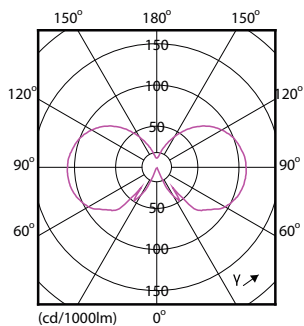

LEDbulb 40W E27 827 CL A60 D