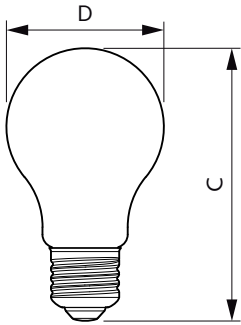

Product data

| General Information | |
|--|-----------------------|
| Cap base | E27 [E27] |
| RoHS mark | RoHS mark |
| Nominal lifetime (nom.) | 15000 h |
| Switching cycle | 20000X |
| Technical type | 8-60W |
| Light Technical | |
| Colour code | 827 [CCT of 2,700 K] |
| Luminous flux (nom.) | 806 lm |
| Luminous flux (rated) (nom.) | 806 lm |
| Colour designation | Warm white (WW) |
| Correlated colour temperature (nom.) | 2700 K |
| Luminous efficacy (rated) (nom.) | 100.00 lm/W |
| Colour consistency | <6 |
| Color rendering index (nom.) | 80 |
| LLMF at end of nominal lifetime (nom.) | 70 % |
| Operating and Electrical | |
| Input frequency | 50 to 60 Hz |

Dimensional drawing

Bulb A60 230V7.5-60W 806lm 2700K D Clear

| Product | D | C |
|------------------------------------|-------|--------|
| CLA LEDBulb D 8-60W A60 E27 827 CL | 60 mm | 104 mm |

Photometric data