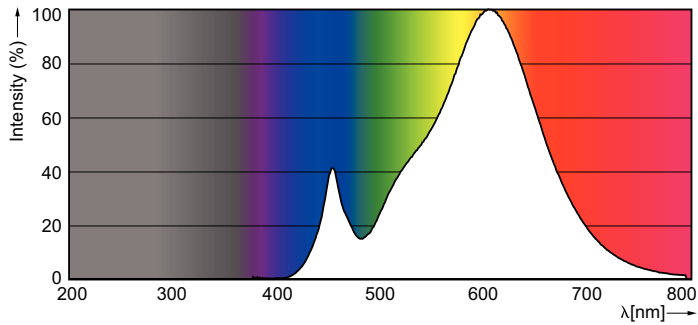

Photometric data

LEDbulb 60W E27 827 CL A60 D