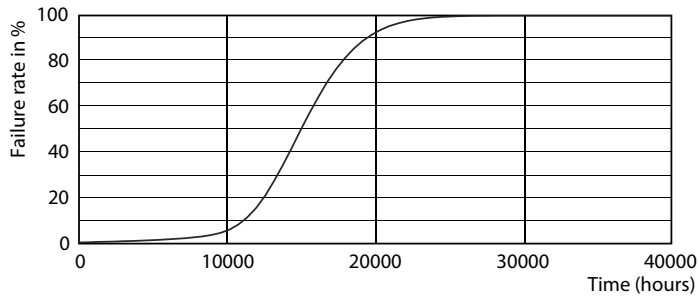

Classic filament LEDbulbs

Lifetime

LEDbulb 40W E27 827 CL A60 D