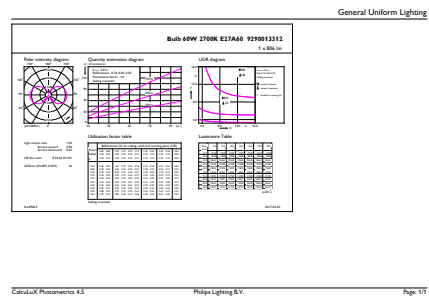

Product data

| General Information | |
|--|-----------------------|
| Cap base | E27 [E27] |
| RoHS mark | RoHS mark |
| Nominal lifetime (nom.) | 15000 h |
| Switching cycle | 20000X |
| Technical type | 8-60W |
| Light Technical | |
| Colour code | 827 [CCT of 2,700 K] |
| Luminous flux (nom.) | 806 lm |
| Luminous flux (rated) (nom.) | 806 lm |
| Colour designation | Warm white (WW) |
| Correlated colour temperature (nom.) | 2700 K |
| Luminous efficacy (rated) (nom.) | 100.00 lm/W |
| Colour consistency | <6 |
| Color rendering index (nom.) | 80 |
| LLMF at end of nominal lifetime (nom.) | 70 % |
| Operating and Electrical | |
| Input frequency | 50 to 60 Hz |

Dimensional drawing

Bulb A60 230V7.5-60W 806lm 2700K D Clear

| Product | D | C |
|------------------------------------|-------|--------|
| CLA LEDBulb D 8-60W A60 E27 827 CL | 60 mm | 104 mm |

Photometric data