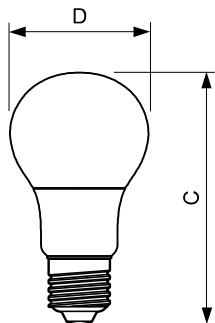

CorePro LEDbulbs

Product Data	
Full product code	87186965775400
Order product name	CorePro LEDbulb ND 8-60W A60 E27 827
EAN/UPC - Product	8718696577554
Order code	929001234302
Numerator - Quantity Per Pack	1

Numerator - Packs per outer box	10
Material Nr. (12NC)	929001234302
Net Weight (Piece)	0.076 kg

Dimensional drawing

Entrybulb A60 230V 8W-60W 2700K E27 ND

Product	D	C
CorePro LEDbulb ND 8-60W A60 E27 827	60 mm	110 mm