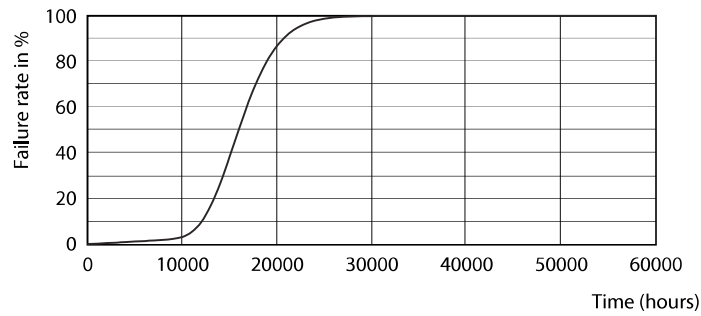

CorePro LEDbulbs

Lifetime

LEDbulb 40W E27 830 FR A60