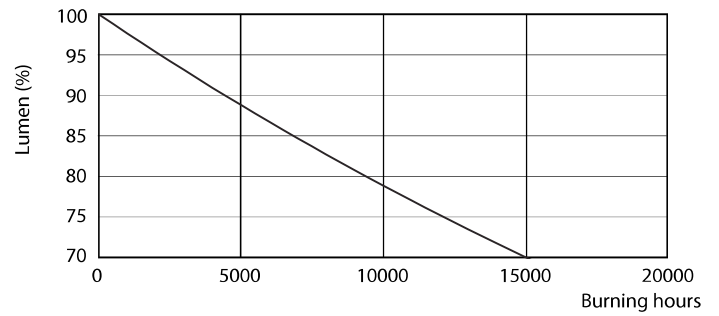

Product data

General Information	
Cap-Base	E27 [E27]
EU RoHS compliant	Yes
Nominal Lifetime (Nom)	15000 h
Switching Cycle	50000X
Technical Type	8-60W
Flux measurement reference	Sphere

Light Technical	
Color Code	827 [CCT of 2700K]
Beam Angle (Nom)	200 °
Luminous Flux (Nom)	806 lm
Color Designation	Warm White (WW)
Correlated Color Temperature (Nom)	2700 K
Luminous Efficacy (rated) (Nom)	100.00 lm/W
Color Consistency	<6
Color Rendering Index (Nom)	80
LLMF At End Of Nominal Lifetime (Nom)	70 %

Photometric data

CorePro LEDbulb ND 8-60W A60

CorePro LEDbulb ND 8-60W A60

SDPO_LED Bulb_0021-Spectral Power distribution

CorePro LEDbulbs

Lifetime

LEDbulb 40W E27 830 FR A60

LEDbulb 40W E27 830 FR A60