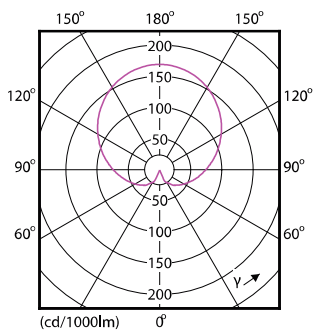

CorePro LEDbulb ND 8-60W A60

Photometric data