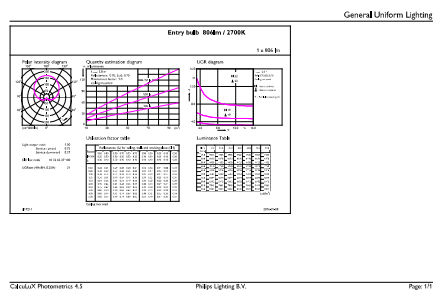

Photometric data

CorePro LEDbulb ND 8-60W A60