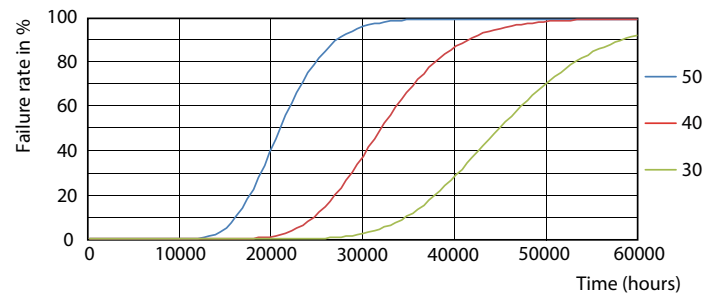

## Lifetime

LEDtube 30K

LEDtube COR 18W 30K LifetimeVsTc-LED

LEDtube COR 18W 30K LumenVsTc-LMP

LEDtube COR 18W 30K FailureRate-LED