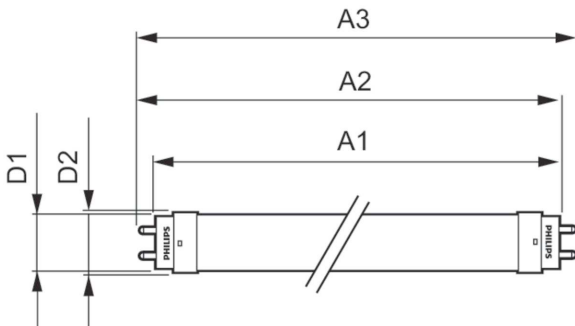

CorePro LEDtube EM/Mains

Controls and Dimming

Dimmable	No

Mechanical and Housing

Lamp Finish	Frosted
Bulb material	Glass
Product length	600 mm
Bulb shape	Tube, double-ended

Approval and Application

Energy Efficiency Class	F
Energy-saving product	Yes
Approval marks	RoHS compliance CE marking KEMA Keur certificate

Energy consumption kWh/1,000 hours	8 kWh
	467306

Product Data

Full product code	871951432531900
Order product name	CorePro LEDtube 600mm 8W840
EAN/UPC – product	8719514325319
Order code	32531900
SAP numerator – quantity per pack	1
Numerator – packs per outer box	10
SAP material	929003022102
SAP net weight (piece)	0.120 kg

Dimensional drawing

T8 Corepro 220-240V 8W 800lm 4000K

Product	D1	D2	A1	A2	A3
CorePro LEDtube 600mm 8W840	25.7 mm	28 mm	588.5 mm	595.5 mm	602.5 mm