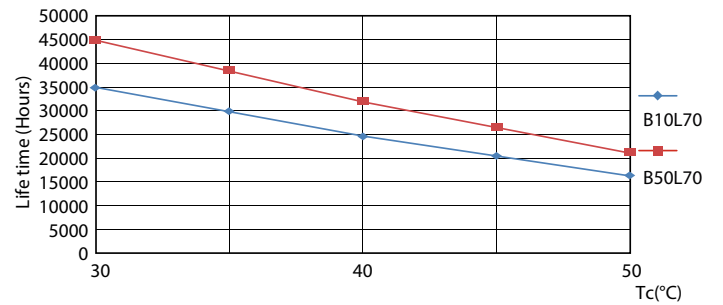

LEDtube COR 18W 30K LifetimeVsTc-LED