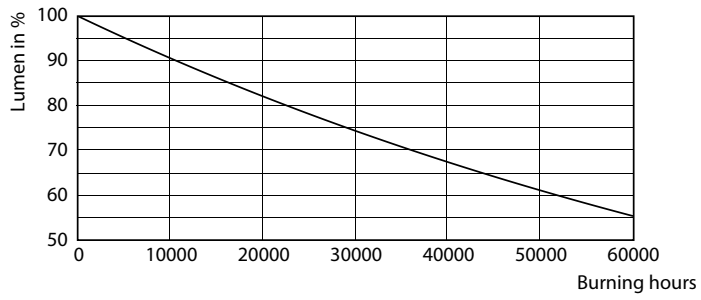

CorePro LEDtube EM/Mains

Lifetime

LEDtube 30K