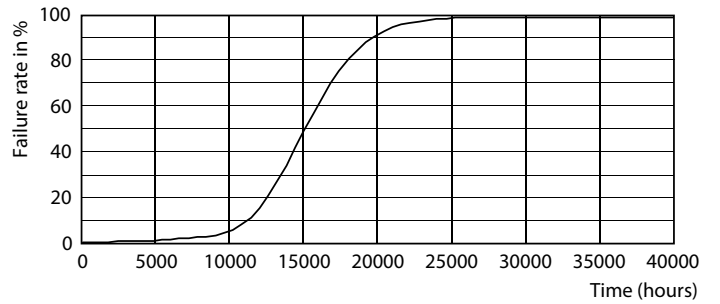

Product data

General Information		Wattage Equivalent	
Cap-Base	GU4 [GU4]		20 W
EU RoHS compliant	Yes	Starting Time (Nom)	0.5 s
Nominal Lifetime (Nom)	25000 h	Warm Up Time to 60% Light (Nom)	0.5 s
Switching Cycle	50000X	Power Factor (Nom)	0.6
Technical Type	2.3-20W	Voltage (Nom)	ac electronic 12 V
Light Technical		Temperature	
Color Code	827 [CCT of 2700K]	T-Case Maximum (Nom)	60 °C
Beam Angle (Nom)	36 °	Controls and Dimming	
Luminous Flux (Nom)	184 lm	Dimmable	No
Luminous Intensity (Nom)	400 cd	Approval and Application	
Color Designation	Warm White (WW)	Energy Efficiency Label (EEL)	A++
Correlated Color Temperature (Nom)	2700 K	Suitable For Accent Lighting	Yes
Luminous Efficacy (rated) (Nom)	80.00 lm/W	Energy Consumption kWh/1000 h	3 kWh
Color Consistency	<6	Product Data	
Color Rendering Index (Nom)	80	Full product code	871869965948600
LLMF At End Of Nominal Lifetime (Nom)	70 %	Order product name	CorePro LED spot 2.3-20W 827 MR11 36D
Luminous Flux in 90° Cone (Rated)	184 lm	EAN/UPC - Product	8718699659486
Operating and Electrical		Order code	929002066402
Power (Nom)	2.3 W	Numerator - Quantity Per Pack	1
Lamp Current (Nom)	340 mA		

Photometric data

LEDspot Classic MR11 36D 2700K

LEDspot Classic MR11 36D 2700K

© 2020 Philips Lighting B.V. Page 11

LEDspot Classic MR11 36D 2700K

CorePro LEDspot LV

Lifetime

LEDspot Classic MR11 36D 2700K