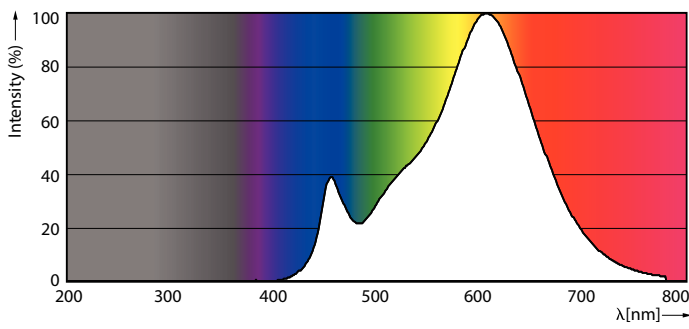

Photometric data

LEDspot Classic MR11 36D 2700K