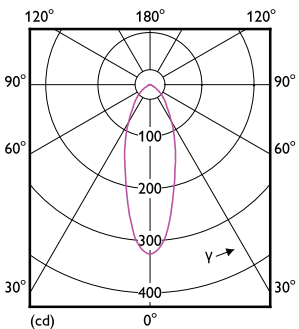

LEDspot Classic MR11 36D 2700K

© 2020 Philips Lighting B.V. Page 11

LEDspot Classic MR11 36D 2700K