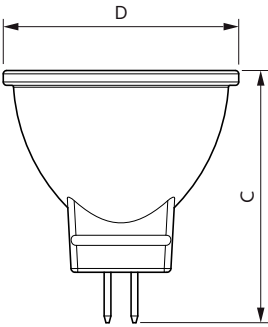

CorePro LEDspot LV

CorePro LED spot 2.3-20W 827 MR11 36D

CorePro LEDspots are a perfect fit for spot lighting and deliver warm halogen-like light. They are compatible with most existing fixtures with MR16 GU5.3 holders and are designed as a retrofit replacement for halogen or incandescent spots. CorePro LEDspots deliver huge energy savings and minimize maintenance cost.

Product data

General Information		Wattage Equivalent	
Cap-Base	GU4 [GU4]		20 W
EU RoHS compliant	Yes	Starting Time (Nom)	0.5 s
Nominal Lifetime (Nom)	25000 h	Warm Up Time to 60% Light (Nom)	0.5 s
Switching Cycle	50000X	Power Factor (Nom)	0.6
Technical Type	2.3-20W	Voltage (Nom)	ac electronic 12 V
Light Technical		Temperature	
Color Code	827 [CCT of 2700K]	T-Case Maximum (Nom)	60 °C
Beam Angle (Nom)	36 °	Controls and Dimming	
Luminous Flux (Nom)	184 lm	Dimmable	No
Luminous Intensity (Nom)	400 cd	Approval and Application	
Color Designation	Warm White (WW)	Energy Efficiency Label (EEL)	A++
Correlated Color Temperature (Nom)	2700 K	Suitable For Accent Lighting	Yes
Luminous Efficacy (rated) (Nom)	80.00 lm/W	Energy Consumption kWh/1000 h	3 kWh
Color Consistency	<6	Product Data	
Color Rendering Index (Nom)	80	Full product code	871869965948600
LLMF At End Of Nominal Lifetime (Nom)	70 %	Order product name	CorePro LED spot 2.3-20W 827 MR11 36D
Luminous Flux in 90° Cone (Rated)	184 lm	EAN/UPC - Product	8718699659486
Operating and Electrical		Order code	929002066402
Power (Nom)	2.3 W	Numerator - Quantity Per Pack	1
Lamp Current (Nom)	340 mA		

CorePro LEDspot LV

Numerator - Packs per outer box	12
Material Nr. (12NC)	929002066402
Net Weight (Piece)	0.018 kg

Dimensional drawing

Classic MR11 2.5W-20W 184lm 36D 2700K

Product	D	C
CorePro LED spot 2.3-20W 827 MR11 36D	35.5 mm	39.5 mm