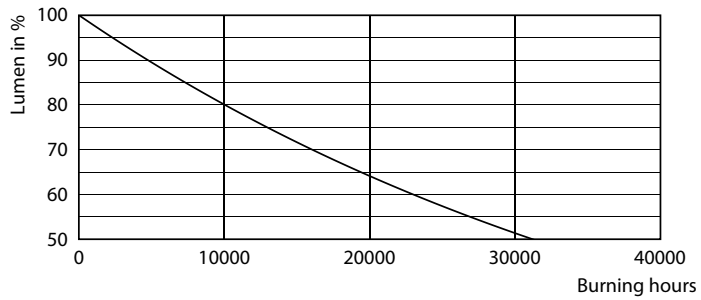

Product data

General Information		Wattage Equivalent	
Cap-Base	GU4 [GU4]		20 W
EU RoHS compliant	Yes	Starting Time (Nom)	0.5 s
Nominal Lifetime (Nom)	25000 h	Warm Up Time to 60% Light (Nom)	0.5 s
Switching Cycle	50000X	Power Factor (Nom)	0.6
Technical Type	2.3-20W	Voltage (Nom)	ac electronic 12 V
Light Technical		Temperature	
Color Code	827 [CCT of 2700K]	T-Case Maximum (Nom)	60 °C
Beam Angle (Nom)	36 °	Controls and Dimming	
Luminous Flux (Nom)	184 lm	Dimmable	No
Luminous Intensity (Nom)	400 cd	Approval and Application	
Color Designation	Warm White (WW)	Energy Efficiency Label (EEL)	A++
Correlated Color Temperature (Nom)	2700 K	Suitable For Accent Lighting	Yes
Luminous Efficacy (rated) (Nom)	80.00 lm/W	Energy Consumption kWh/1000 h	3 kWh
Color Consistency	<6	Product Data	
Color Rendering Index (Nom)	80	Full product code	871869965948600
LLMF At End Of Nominal Lifetime (Nom)	70 %	Order product name	CorePro LED spot 2.3-20W 827 MR11 36D
Luminous Flux in 90° Cone (Rated)	184 lm	EAN/UPC - Product	8718699659486
Operating and Electrical		Order code	929002066402
Power (Nom)	2.3 W	Numerator - Quantity Per Pack	1
Lamp Current (Nom)	340 mA		

Photometric data

LEDspot Classic MR11 36D 2700K

LEDspot Classic MR11 36D 2700K

© 2020 Philips Lighting B.V. Page 11

LEDspot Classic MR11 36D 2700K

CorePro LEDspot LV

Lifetime

LEDspot Classic MR11 36D 2700K