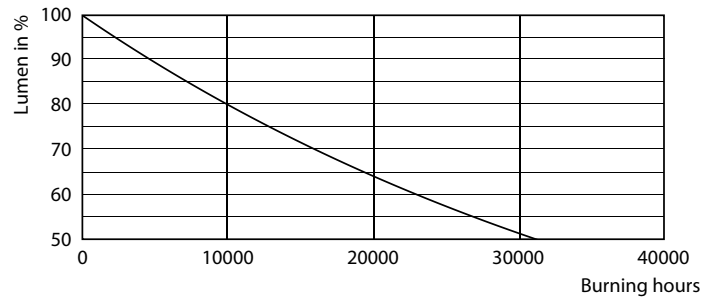

CorePro Plastic LED Specialties

CorePro LED Stick ND 9.5-75W T38 E27 840

The LED specialties can be easily intalled for certain application.

Product data

General Information		Input Frequency	
Cap-Base	E27 [E27]	Power Consumption	9.5 W
CE mark	Yes	Lamp Current (Nom)	84 mA
EU RoHS compliant	Yes	Wattage Equivalent	75 W
Nominal lifetime	15,000 hour(s)	Starting Time (Nom)	0.5 s
Switching Cycle	50,000	Warm-up time to 60% light	0.5 s
Lighting Technology	LED	Power Factor (Fraction)	0.51
Flux measurement reference	Sphere	Voltage (Nom)	220-240 V
Brand	Philips	Temperature	
Light Technical		T-Case Maximum (Nom)	85 °C
Color Code	840 [CCT of 4000K]	Controls and Dimming	
Beam Angle (Nom)	240 degree(s)	Dimmable	No
Luminous Flux	1,050 lumen	Mechanical and Housing	
Color Designation	Cool White (CW)	Bulb Finish	Frosted
Correlated Color Temperature (Nom)	4000 K	Bulb Shape	Stick
Luminous Efficacy (rated) (Nom)	110.00 lm/W	Approval and Application	
Color Consistency	<6	Energy Consumption kWh/1000 h	10 kWh
Color rendering index (CRI)	80	EPREL Registration Number	415,170
LLMF At End Of Nominal Lifetime (Nom)	70 %	Operating and Electrical	
Line Frequency	50 to 60 Hz		

Photometric data

Spectral Power Distribution Colour - CorePro LED Stick ND 9.5-75W T38 E27 840

Light Distribution Diagram - CorePro LED Stick ND 9.5-75W T38 E27 840

CorePro Plastic LED Specialties

Lifetime