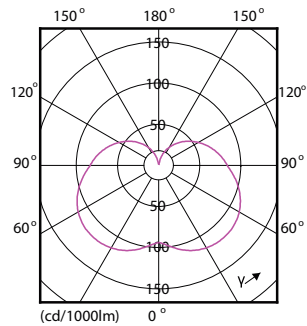

CorePro Plastic LED Specialties

CorePro LED Stick ND 9.5-75W T38 E27 840

The LED specialties can be easily intalled for certain application.

Product data

General Information		Input Frequency	
Cap-Base	E27 [E27]	Power Consumption	9.5 W
CE mark	Yes	Lamp Current (Nom)	84 mA
EU RoHS compliant	Yes	Wattage Equivalent	75 W
Nominal lifetime	15,000 hour(s)	Starting Time (Nom)	0.5 s
Switching Cycle	50,000	Warm-up time to 60% light	0.5 s
Lighting Technology	LED	Power Factor (Fraction)	0.51
Flux measurement reference	Sphere	Voltage (Nom)	220-240 V
Brand	Philips	Temperature	
Light Technical		T-Case Maximum (Nom)	85 °C
Color Code	840 [CCT of 4000K]	Controls and Dimming	
Beam Angle (Nom)	240 degree(s)	Dimmable	No
Luminous Flux	1,050 lumen	Mechanical and Housing	
Color Designation	Cool White (CW)	Bulb Finish	Frosted
Correlated Color Temperature (Nom)	4000 K	Bulb Shape	Stick
Luminous Efficacy (rated) (Nom)	110.00 lm/W	Approval and Application	
Color Consistency	<6	Energy Consumption kWh/1000 h	10 kWh
Color rendering index (CRI)	80	EPREL Registration Number	415,170
LLMF At End Of Nominal Lifetime (Nom)	70 %	Operating and Electrical	
Line Frequency	50 to 60 Hz		

Material number (12NC)	929001901502
Net weight	0.042 kg
Full product name	CorePro LED Stick ND 9.5-75W T38 E27 840
EAN/UPC - Case	8718696814543

Dimensional drawing

Product	D	C
CorePro LED Stick ND 9.5-75W T38 E27 840	37.2 mm	114.3 mm

Photometric data

Spectral Power Distribution Colour - CorePro LED Stick ND 9.5-75W T38 E27 840

Light Distribution Diagram - CorePro LED Stick ND 9.5-75W T38 E27 840

CorePro Plastic LED Specialties

Lifetime