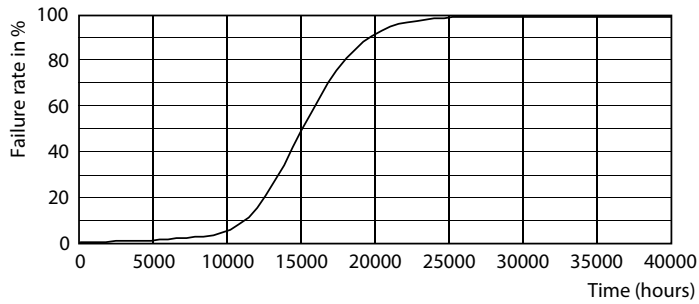

CorePro Plastic LED Specialties

CorePro LED Stick ND 9.5-75W T38 E27 840

The LED specialties can be easily intalled for certain application.

Product data

General Information		Input Frequency	
Cap-Base	E27 [E27]	Power Consumption	9.5 W
CE mark	Yes	Lamp Current (Nom)	84 mA
EU RoHS compliant	Yes	Wattage Equivalent	75 W
Nominal lifetime	15,000 hour(s)	Starting Time (Nom)	0.5 s
Switching Cycle	50,000	Warm-up time to 60% light	0.5 s
Lighting Technology	LED	Power Factor (Fraction)	0.51
Flux measurement reference	Sphere	Voltage (Nom)	220-240 V
Brand	Philips	Temperature	
Light Technical		T-Case Maximum (Nom)	85 °C
Color Code	840 [CCT of 4000K]	Controls and Dimming	
Beam Angle (Nom)	240 degree(s)	Dimmable	No
Luminous Flux	1,050 lumen	Mechanical and Housing	
Color Designation	Cool White (CW)	Bulb Finish	Frosted
Correlated Color Temperature (Nom)	4000 K	Bulb Shape	Stick
Luminous Efficacy (rated) (Nom)	110.00 lm/W	Approval and Application	
Color Consistency	<6	Energy Consumption kWh/1000 h	10 kWh
Color rendering index (CRI)	80	EPREL Registration Number	415,170
LLMF At End Of Nominal Lifetime (Nom)	70 %	Operating and Electrical	
Line Frequency	50 to 60 Hz		

Photometric data

Spectral Power Distribution Colour - CorePro LED Stick ND 9.5-75W T38 E27 840

Light Distribution Diagram - CorePro LED Stick ND 9.5-75W T38 E27 840

CorePro Plastic LED Specialties

Lifetime