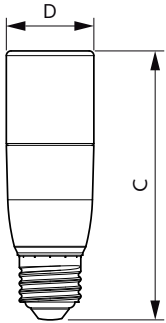

CorePro Plastic LED Specialties

CorePro LED Stick ND 9.5-75W T38 E27 840

The LED specialties can be easily intalled for certain application.

Product data

General Information		Input Frequency	
Cap-Base	E27 [E27]	Power Consumption	9.5 W
CE mark	Yes	Lamp Current (Nom)	84 mA
EU RoHS compliant	Yes	Wattage Equivalent	75 W
Nominal lifetime	15,000 hour(s)	Starting Time (Nom)	0.5 s
Switching Cycle	50,000	Warm-up time to 60% light	0.5 s
Lighting Technology	LED	Power Factor (Fraction)	0.51
Flux measurement reference	Sphere	Voltage (Nom)	220-240 V
Brand	Philips	Temperature	
Light Technical		T-Case Maximum (Nom)	85 °C
Color Code	840 [CCT of 4000K]	Controls and Dimming	
Beam Angle (Nom)	240 degree(s)	Dimmable	No
Luminous Flux	1,050 lumen	Mechanical and Housing	
Color Designation	Cool White (CW)	Bulb Finish	Frosted
Correlated Color Temperature (Nom)	4000 K	Bulb Shape	Stick
Luminous Efficacy (rated) (Nom)	110.00 lm/W	Approval and Application	
Color Consistency	<6	Energy Consumption kWh/1000 h	10 kWh
Color rendering index (CRI)	80	EPREL Registration Number	415,170
LLMF At End Of Nominal Lifetime (Nom)	70 %	Operating and Electrical	
Line Frequency	50 to 60 Hz		

CorePro Plastic LED Specialties

Product Data	
Full product code	871869681453600
Order product name	CorePro LED Stick ND 9.5-75W T38 E27 840
Order code	929001901502
Numerator - Quantity Per Pack	1
Numerator - Packs per outer box	10

Material number (12NC)	929001901502
Net weight	0.042 kg
Full product name	CorePro LED Stick ND 9.5-75W T38 E27 840
EAN/UPC - Case	8718696814543

Dimensional drawing

Product	D	C
CorePro LED Stick ND 9.5-75W T38 E27 840	37.2 mm	114.3 mm

Photometric data

Spectral Power Distribution Colour - CorePro LED Stick ND 9.5-75W T38 E27 840

Light Distribution Diagram - CorePro LED Stick ND 9.5-75W T38 E27 840

CorePro Plastic LED Specialties

Lifetime