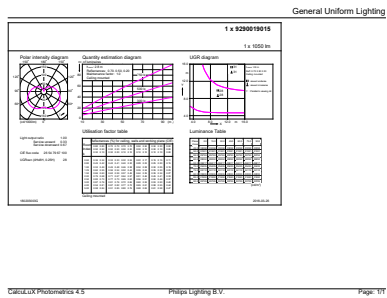

Photometric data