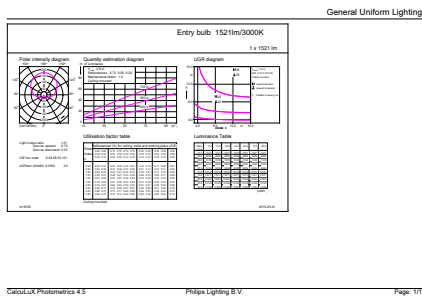

Photometric data

CorePro LEDbulb ND 13-100W A60 830