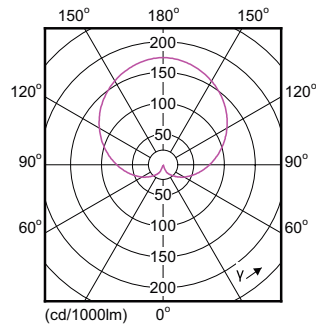

CorePro LEDbulb ND 13-100W A60 830