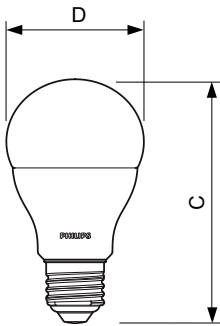

## Dimensional drawing

CorePro LEDbulb ND 13-100W A60 E27 830

Product	D	C
CorePro LEDbulb ND 13-100W A60 E27 830	60 mm	110 mm