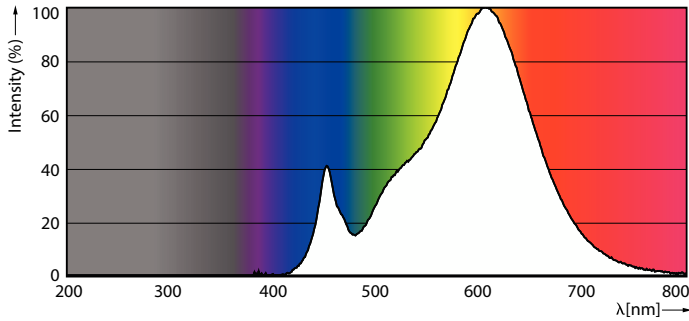

CorePro Plastic LEDbulbs

Photometric data

Spectral Power Distribution Colour - CorePro LEDbulb ND 13-100W A60 E27 827