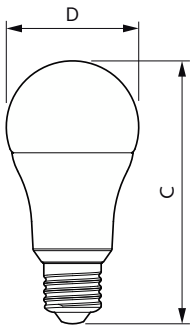

CorePro Plastic LEDbulbs

Controls and Dimming

Dimmable	No

Mechanical and Housing

Bulb Finish	Frosted
Bulb Material	Plastic
Bulb Shape	A60

Approval and Application

Energy Efficiency Class	E
Energy Consumption kWh/1000 h	13 kWh
EPREL Registration Number	397615
CE mark	Yes
EU RoHS compliant	Yes
EyeComfort	Yes

Application Conditions

can it be used in closed luminaires	No

Product Data

Order product name	CorePro LEDbulb ND 13-100W A60 E27 827
Full product name	CorePro LEDbulb ND 13-100W A60 E27 827
Full product code	872016916901200
Order code	929002306808
Material Nr. (12NC)	929002306808
Net Weight (Piece)	0.045 kg
EAN/UPC - Product/Case	8720169169012
Numerator - Packs per outer box	10
EAN/UPC - Case	8720169169029

Dimensional drawing

Product	D	C
CorePro LEDbulb ND 13-100W A60 E27 827	60 mm	120 mm