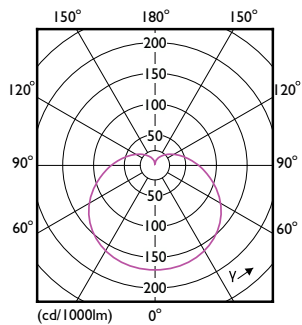

Photometric data

Light Distribution Diagram - CorePro LEDbulb ND 13-100W A60 E27 827

General uniform lighting - CorePro LEDbulb ND 13-100W A60 E27 827