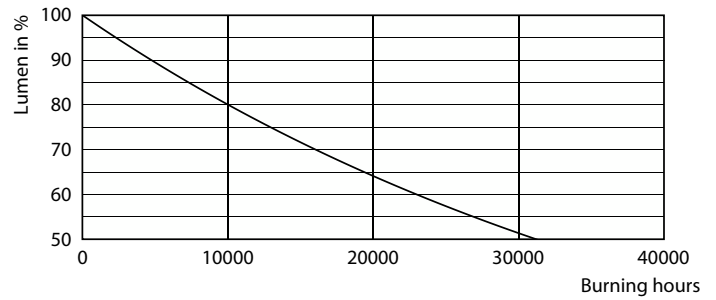

Product data

General Information	
Cap-Base	E27
Nominal lifetime	15,000 hour(s)
Switching Cycle	50,000
Lighting Technology	LED
Flux measurement reference	Sphere
Light Technical	
Color Code	827 [CCT of 2700K]
Beam Angle (Nom)	180 degree(s)
Luminous Flux	1,521 lm
Luminous Efficacy (rated) (Nom)	117 lm/W
Color Designation	Warm White (WW)
Correlated Color Temperature (Nom)	2700 K
Color Consistency	<6
Color rendering index (CRI)	80
LLMF At End Of Nominal Lifetime (Nom)	70 %
Flickering value (PstLM) - Flickering value as per EN 61000-3-3	1

General uniform lighting - CorePro LEDbulb ND 13-100W A60 E27 827

CorePro Plastic LEDbulbs

Photometric data

Spectral Power Distribution Colour - CorePro LEDbulb ND 13-100W A60 E27 827

Lifetime

Life Expectancy Diagram