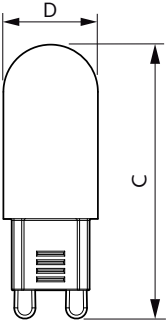

CorePro LEDcapsule MV

Material Nr. (12NC)	929001323802
Net Weight (Piece)	0.012 kg

Dimensional drawing

G9 230V 2.5W-25W 204lm 2700K G9 Non-Dim

Product	D	C
CorePro LEDcapsule ND 1.9-25W G9 827	16.5 mm	48 mm