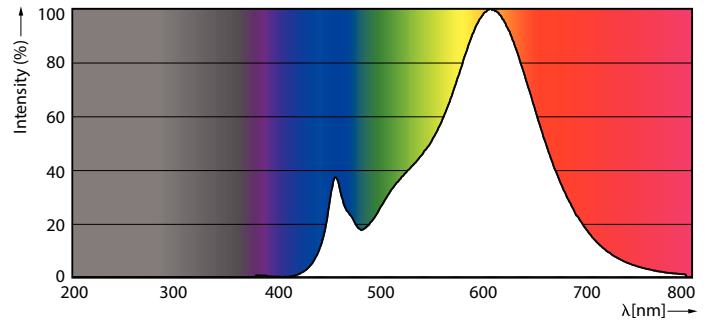

CorePro LEDcapsule MV 25W G9 827 Capsule