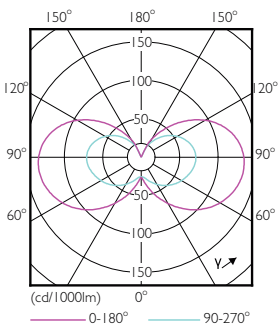

CorePro LEDcapsule MV 25W G9 827 Capsule