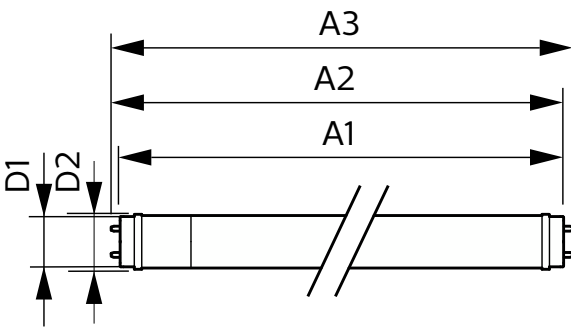

CorePro LEDtube EM/Mains

Temperature

Ambient temperature range	-20°C to 45°C
T-Case maximum (nom.)	50 °C

Controls and Dimming

Dimmable	No

Mechanical and Housing

Lamp Finish	Frosted
Bulb material	Glass
Product length	600 mm
Bulb shape	T8

Approval and Application

Energy Efficiency Class	F
Energy-saving product	Yes
Approval marks	RoHS compliance CE marking KEMA Keur certificate

Energy consumption kWh/1,000 hours	8 kWh
EPREL registration number	1384725

Product Data

Order product name	CorePro LEDtube 600mm 8W 840 T8
Full product name	CorePro LEDtube 600mm 8W 840 T8
Full EOC	871951445977900
Order code	45977900
Material no. (12 NC)	929003547202
SAP numerator – quantity per pack	1
EAN/UPC – Product/Case	8719514459779
Numerator – packs per outer box	20
EAN/UPC - Case	8719514459786

Dimensional drawing

Product	D1	D2	A1	A2	A3
CorePro LEDtube 600mm 8W 840 T8	25.7 mm	28 mm	588.5 mm	595.5 mm	602.5 mm