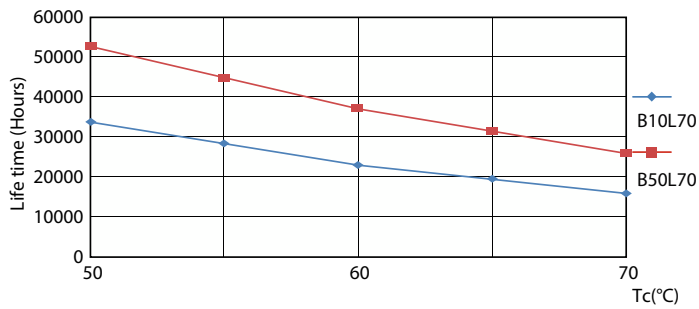

Life Expectancy Diagram - CorePro LEDtube 600mm 8W 840 T8