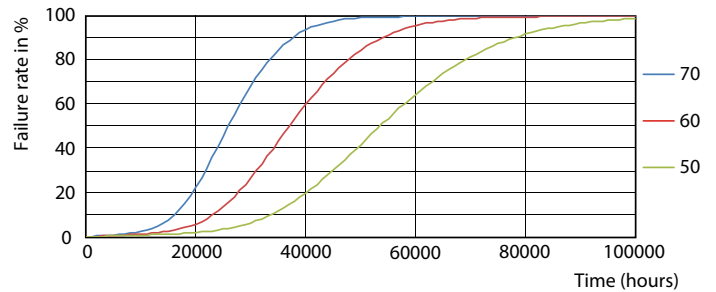

CorePro LEDtube EM/Mains

Photometric data

General uniform lighting - CorePro LEDtube 600mm 8W 840 T8

Lifetime

Life Expectancy Diagram - CorePro LEDtube 600mm 8W 840 T8