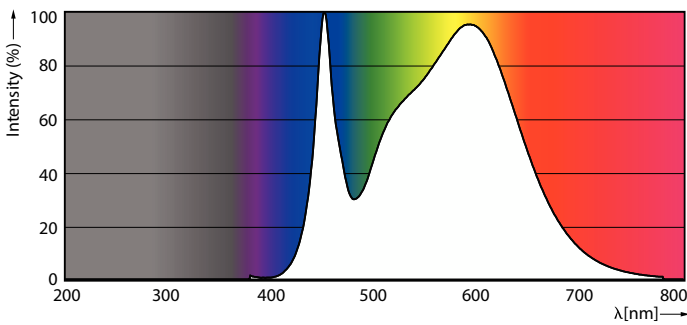

Photometric data

Spectral Power Distribution Colour - CorePro LEDtube 600mm 8W 840 T8