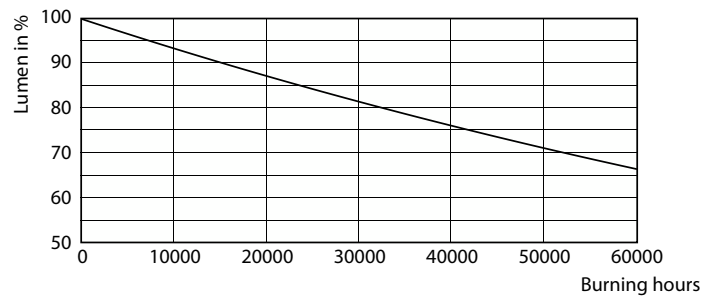

Life Expectancy Diagram - CorePro LEDtube 600mm 8W 840 T8