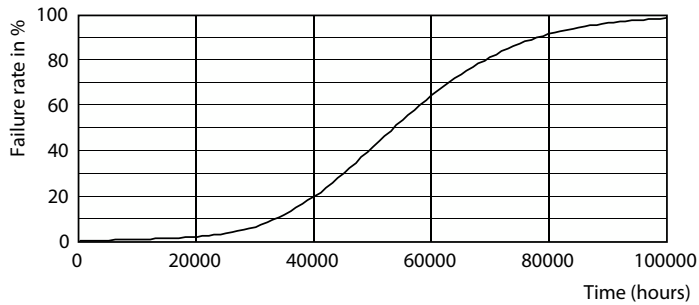

CorePro LEDtube EM/Mains

Photometric data

General uniform lighting - CorePro LEDtube 600mm 8W 840 T8

Lifetime

Life Expectancy Diagram - CorePro LEDtube 600mm 8W 840 T8