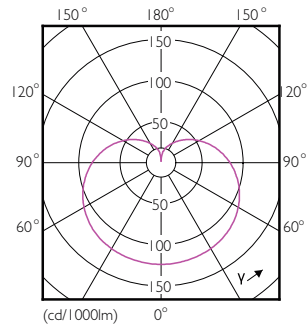

Photometric data

150W E27 A67 FR 150D 827 2700K