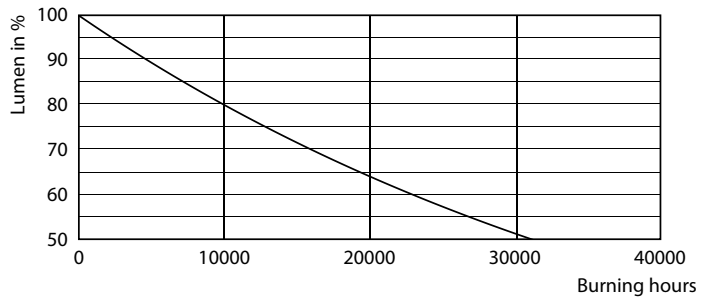

Product data

General Information		Wattage Equivalent	
Cap-Base	E27 [E27]		150 W
Nominal Lifetime (Nom)	15000 h	Starting Time (Nom)	0.5 s
Switching Cycle	50000X	Warm Up Time to 60% Light (Nom)	0.5 s
Technical Type	17.5-150W	Power Factor (Nom)	0.51
		Voltage (Nom)	220-240 V
Light Technical		Temperature	
Color Code	840 [CCT of 4000K]	T-Case Maximum (Nom)	85 °C
Beam Angle (Nom)	150 °		
Luminous Flux (Nom)	2500 lm	Controls and Dimming	
Luminous Flux (Rated) (Nom)	2500 lm	Dimmable	No
Color Designation	Cool White (CW)	Mechanical and Housing	
Correlated Color Temperature (Nom)	4000 K	Bulb Finish	Frosted
Luminous Efficacy (Rated) (Nom)	142.00 lm/W	Approval and Application	
Color Consistency	<7	Energy Efficiency Label (EEL)	A++
Color Rendering Index (Nom)	80	Energy Consumption kWh/1000 h	18 kWh
LLMF At End Of Nominal Lifetime (Nom)	70 %	Product Data	
Operating and Electrical		Full product code	871869681387400
Input Frequency	50 to 60 Hz	Order product name	CorePro LED bulb ND 17.5-150W A67E27 840
Power (Rated) (Nom)	17.5 W		
Lamp Current (Nom)	165 mA		

Bulb A67 plus 21-150W 2500lm 4000K E27

Product	D	C
CorePro LED bulb ND 17.5-150W A67E27 840	76.8 mm	142 mm

Photometric data

150W E27 A67 FR 150D 827 2700K

150W E27 A67 FR

CorePro LEDbulbs

Lifetime

150W E27 A67 FR