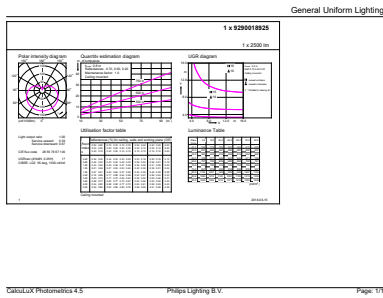

Photometric data

150W E27 A67 FR 150D 827 2700K