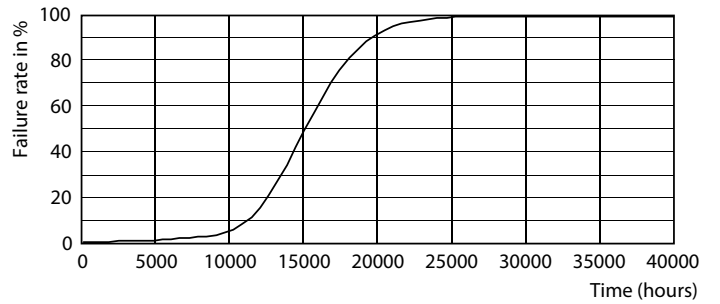

CorePro LEDbulbs

Lifetime

150W E27 A67 FR

150W E27 A67 FR