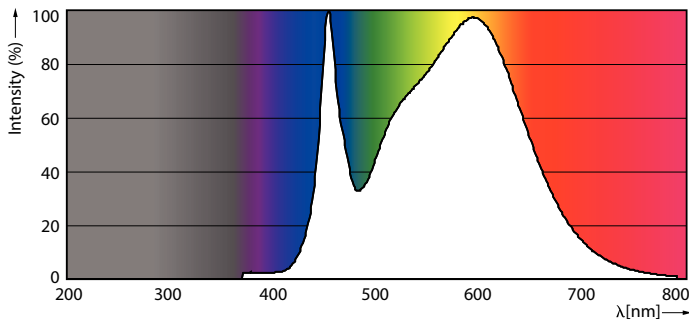

150W E27 A67 FR