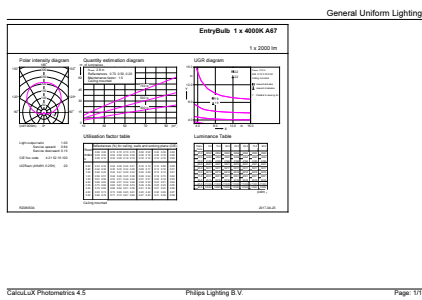

Photometric data

LEDbulb 120W E27 840 FR A67