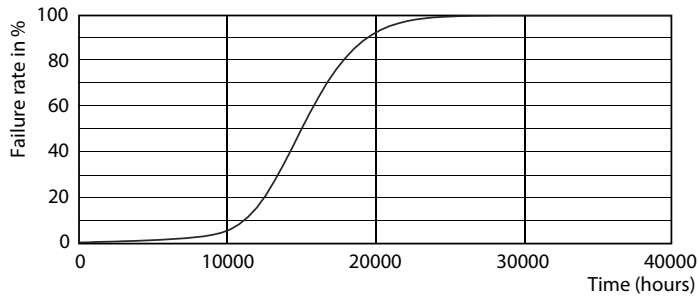

CorePro LEDbulbs

Lifetime

LEDbulb 120W E27 827 FR A67