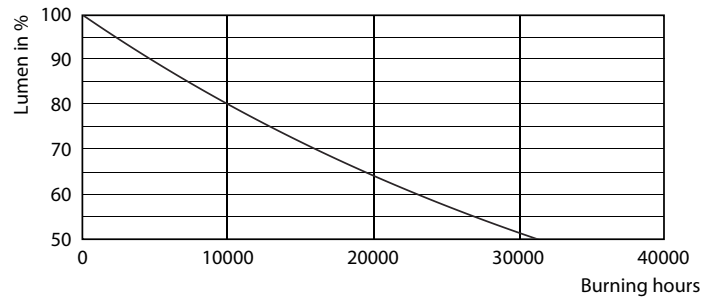

LEDbulb 120W E27 827 FR A67