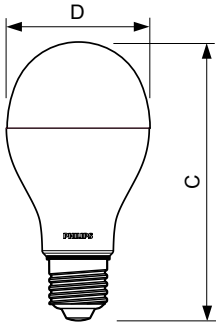

### Product data

General Information		Wattage Equivalent	
Cap-Base	E27 [ E27]		120 W
Nominal Lifetime (Nom)	15000 h	Starting Time (Nom)	0.5 s
Switching Cycle	50000X	Warm Up Time to 60% Light (Nom)	0.5 s
Technical Type	18-120W	Power Factor (Nom)	0.5
		Voltage (Nom)	220-240 V
Light Technical		Temperature	
Color Code	840 [ CCT of 4000K]	T-Case Maximum (Nom)	85 °C
Beam Angle (Nom)	200 °		
Luminous Flux (Nom)	2000 lm	Controls and Dimming	
Luminous Flux (Rated) (Nom)	2000 lm	Dimmable	No
Color Designation	Cool White (CW)	Mechanical and Housing	
Correlated Color Temperature (Nom)	4000 K	Bulb Finish	Frosted
Luminous Efficacy (rated) (Nom)	111.11 lm/W	Approval and Application	
Color Consistency	<6	Energy Efficiency Label (EEL)	A+
Color Rendering Index (Nom)	80	Energy Consumption kWh/1000 h	18 kWh
LLMF At End Of Nominal Lifetime (Nom)	70 %	Product Data	
Operating and Electrical		Full product code	871869670169000
Input Frequency	50 to 60 Hz	Order product name	CorePro LEDbulb ND 18-120W E27 840 A67
Power (Rated) (Nom)	18 W		
Lamp Current (Nom)	150 mA		

## Dimensional drawing

A67 220-240V 18W-120W 4000K E27 ND

Product	D	C
CorePro LEDbulb ND 18-120W E27 840 A67	69 mm	132 mm