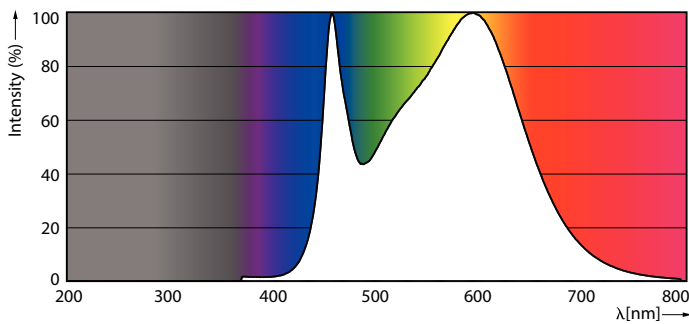

LEDbulb 120W E27 840 FR A67