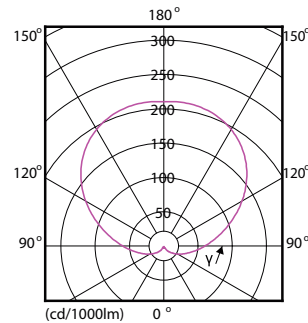

LEDbulb 120W E27 827 FR A67