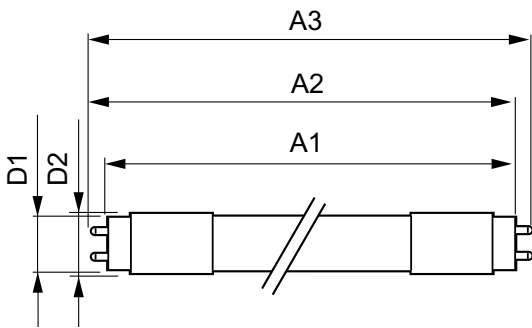

Product data

General Information		Power (Nom)	
Cap-Base	G13 [Medium Bi-Pin Fluorescent]		18 W
EU RoHS compliant	Yes	Starting Time (Nom)	0.5 s
Nominal Lifetime (Nom)	30000 h	Warm Up Time to 60% Light (Nom)	0.5 s
Switching Cycle	50000X	Power Factor (Nom)	0.97
		Voltage (Nom)	220-240 V
Light Technical		Temperature	
Color Code	840 [CCT of 4000K]	T-Ambient (Max)	45 °C
Beam Angle (Nom)	240 °	T-Ambient (Min)	-20 °C
Luminous Flux (Nom)	2000 lm	T-Storage (Max)	65 °C
Correlated Color Temperature (Nom)	4000 K	T-Storage (Min)	-40 °C
Color Consistency	<6	T-Case Maximum (Nom)	65 °C
Color Rendering Index (Nom)	80		
LLMF At End Of Nominal Lifetime (Nom)	70 %	Controls and Dimming	
		Dimmable	No
Operating and Electrical			
Input Frequency	50 to 60 Hz		

CorePro LED tube Universal T8

Mechanical and Housing

Bulb Material	Glass
Product Length	1200 mm

Approval and Application

Energy Efficiency Label (EEL)	A+
Energy Saving Product	Yes
Approval Marks	TUV CE marking RoHS compliance KEMA Keur certificate
Energy Consumption kWh/1000 h	18 kWh

Product Data

Full product code	871869680168000
Order product name	CorePro LEDtube UN 1200mm HO 18W840 T8
EAN/UPC - Product	8718696801680
Order code	929001869302
Numerator - Quantity Per Pack	1
Numerator - Packs per outer box	10
Material Nr. (12NC)	929001869302
Net Weight (Piece)	0.270 kg

Dimensional drawing

TLED 1200mm UNV16W-36W 2100lm 4000K

Product	D1	D2	A1	A2	A3
CorePro LEDtube UN 1200mm HO 18W840 T8	27.9 mm	28 mm	1199.4 mm	1205.3 mm	1213.6 mm

Photometric data

18W G13 840 4000K

18W G13

CorePro LED tube Universal T8