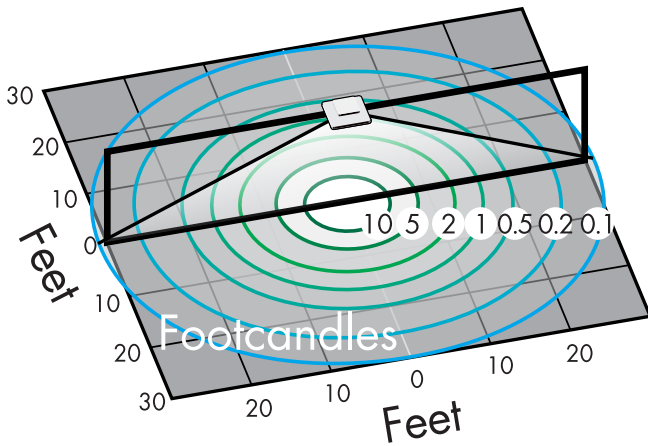

45W

10 ft.
Height

BUG Rating B2-U2-G1