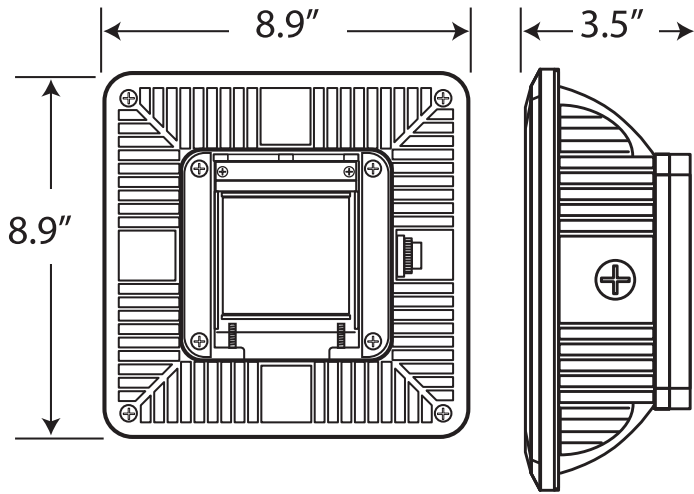

Venture Pavilion - 45W LED Canopy Light