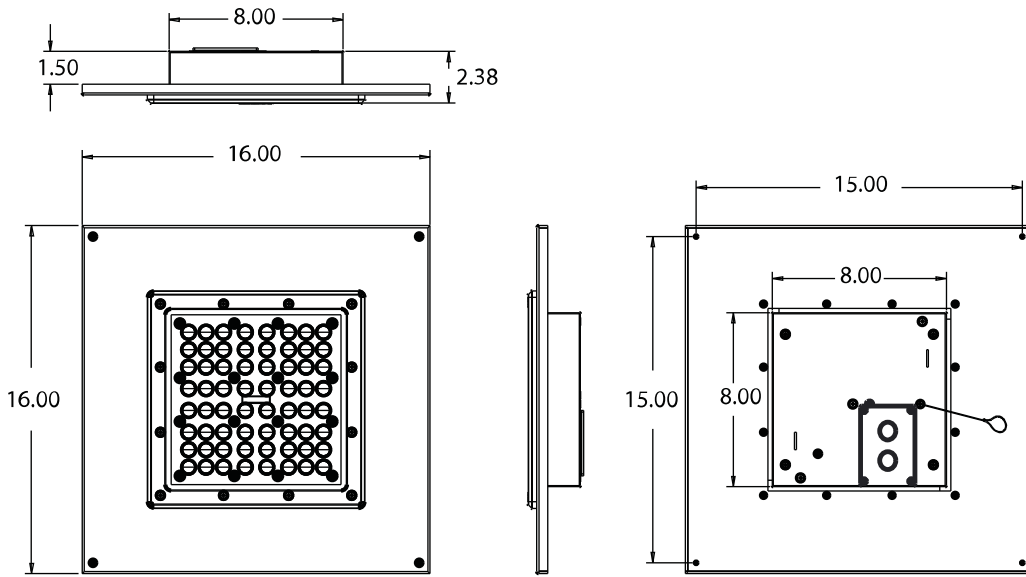

Venture 54W Recessed LED Canopy Light