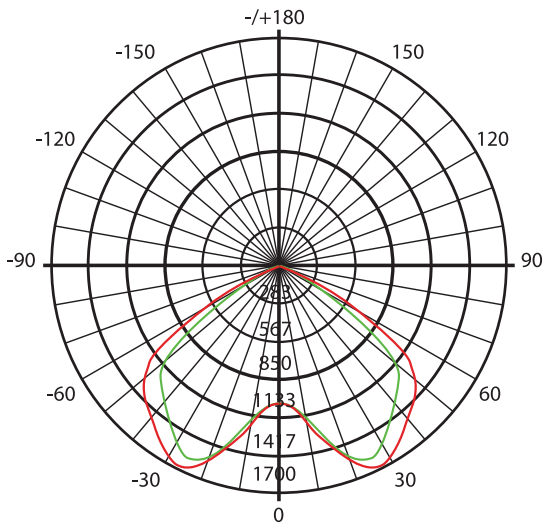

Luminous Intensity Distribution Diagram