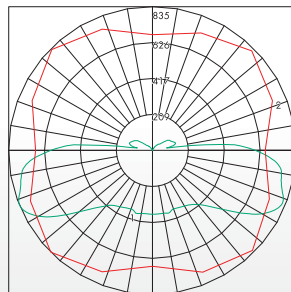

Photometrics

44W

84W

Dimensions

44W: Weight: 10 lbs (4.54 kg)

84W: Weight: 21 lbs (9.53 kg)

Accessories (Order as separate line items)

- PH46224 Wireless program tool
- PH41817 Motion/Dim/Photocell Sensor
- PH18673 Sensor lens for garage (low mounting height) applications