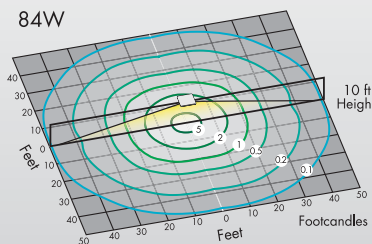

* Contact for lead time

† Lumen maintenance data is based on LED testing per IESNA LM-80-08 and projected per IESNA TM-21-11

NOTE: shown with motion sensor ordered separately

Benefits and Features

- Rugged die cast aluminum housing with a durable powder coat finish
- High-performance polycarbonate optics
- Optical chamber is sealed and gasketed
- Operating temperature range of -40° C to 40° C
- 10KA surge protection
- DesignLights Consortium® (DLC) qualified
- 5 year warranty
- Up to 76% Energy Savings
- Universal 120-277V 50/60 Hz input
- 0-10V DC dimming standard to maximize energy savings
- Optics provide up-light to eliminate "cave effect"
- Surface or pendant mount
- Custom color available (contact for lead time)

Photometrics

44W

84W

Dimensions

44W: Weight: 10 lbs (4.54 kg)

84W: Weight: 21 lbs (9.53 kg)

Accessories (Order as separate line items)

- PH46224 Wireless program tool
- PH41817 Motion/Dim/Photocell Sensor
- PH18673 Sensor lens for garage (low mounting height) applications