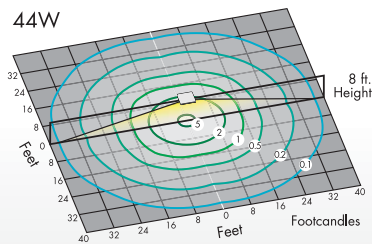

Photometrics

44W

84W

Dimensions

44W: Weight: 10 lbs (4.54 kg)

84W: Weight: 21 lbs (9.53 kg)

Accessories (Order as separate line items)

- PH46224 Wireless program tool
- PH41817 Motion/Dim/Photocell Sensor
- PH18673 Sensor lens for garage (low mounting height) applications