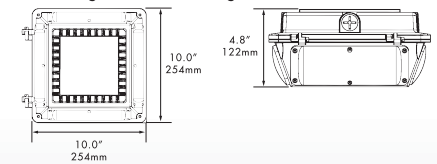

Photometrics

44W

84W

Dimensions

44W: Weight: 10 lbs (4.54 kg)

84W: Weight: 21 lbs (9.53 kg)

Accessories (Order as separate line items)

- PH46224 Wireless program tool
- PH41817 Motion/Dim/Photocell Sensor
- PH18673 Sensor lens for garage (low mounting height) applications