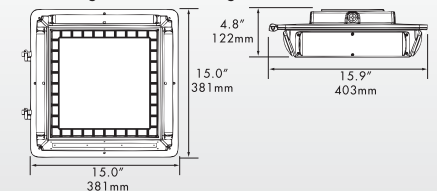

Photometrics

44W

84W

Dimensions

44W: Weight: 10 lbs (4.54 kg)

84W: Weight: 21 lbs (9.53 kg)

Accessories (Order as separate line items)

- PH46224 Wireless program tool
- PH41817 Motion/Dim/Photocell Sensor
- PH18673 Sensor lens for garage (low mounting height) applications