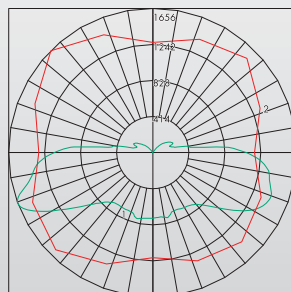

Photometrics

44W

84W

Dimensions

44W: Weight: 10 lbs (4.54 kg)

84W: Weight: 21 lbs (9.53 kg)

Accessories (Order as separate line items)

- PH46224 Wireless program tool
- PH41817 Motion/Dim/Photocell Sensor
- PH18673 Sensor lens for garage (low mounting height) applications