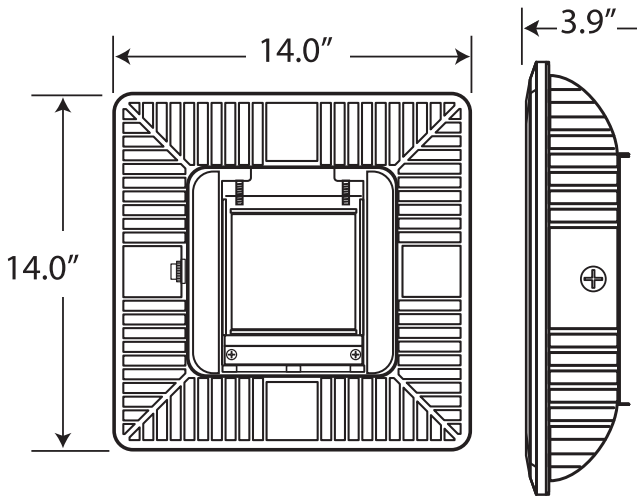

Venture Pavilion - 82W LED Canopy Light