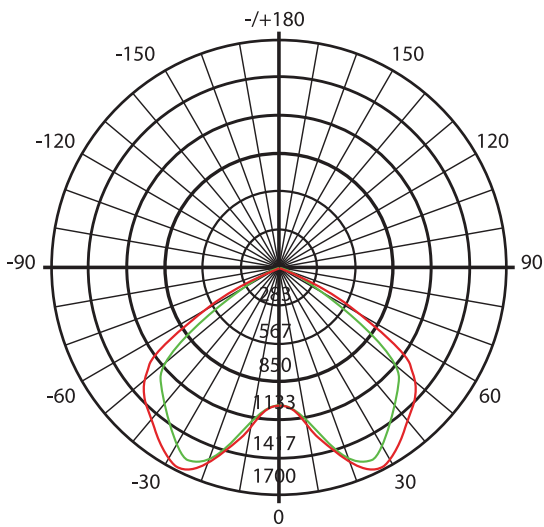

Luminous Intensity Distribution Diagram