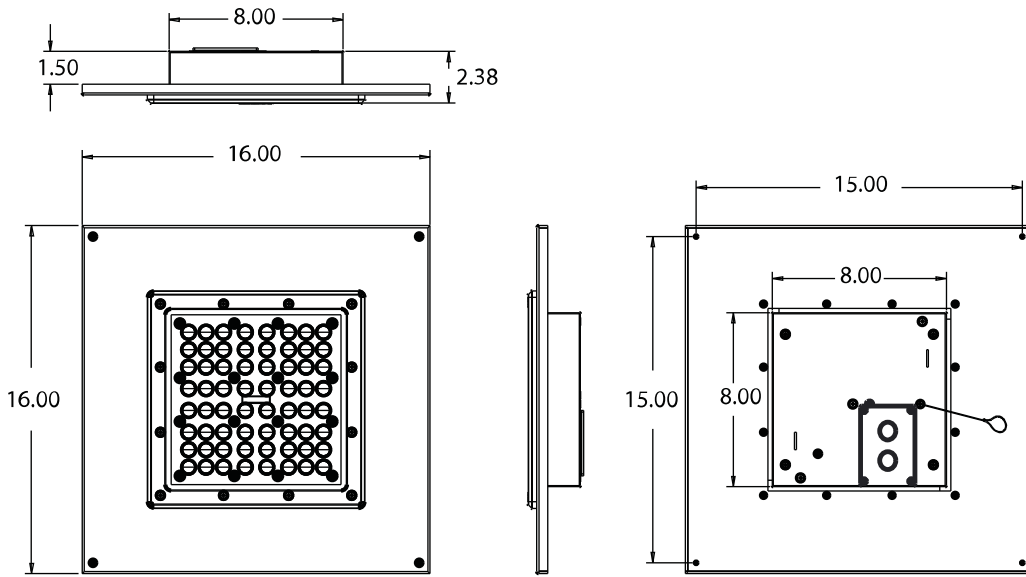

Venture 23W Recessed LED Canopy Light